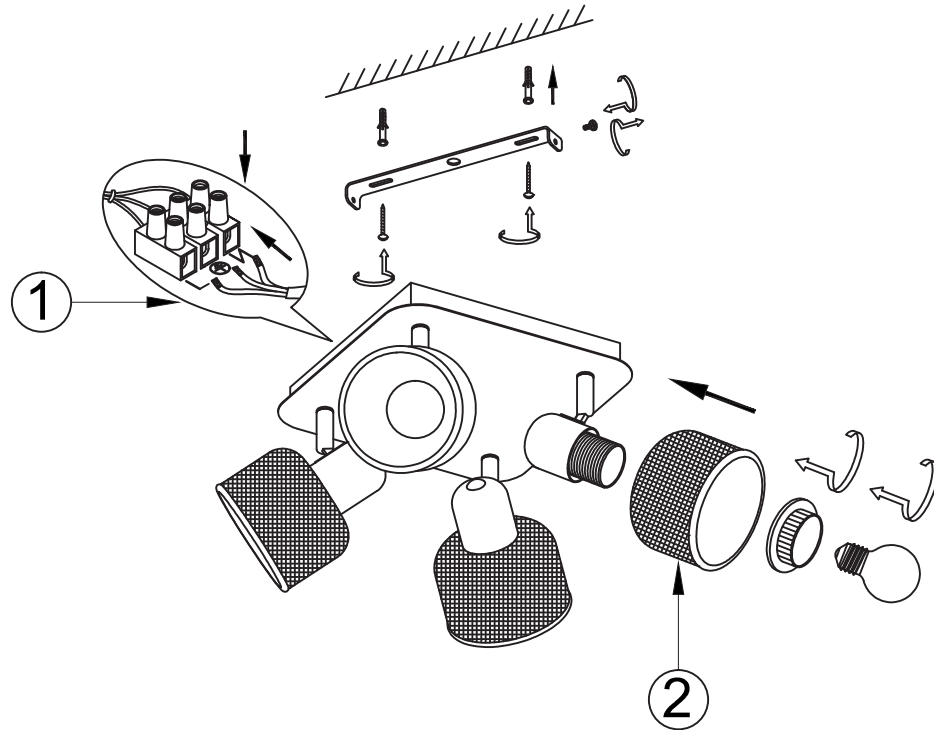

FREYA
TRADITION OF QUALITY

INSTRUCTION

MODEL: FR5344-CL-04R-CH

4 X E27(40W)

FREYA-LIGHT.COM