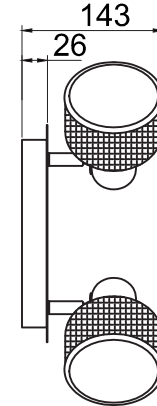

FREYA
TRADITION OF QUALITY

INSTRUCTION

MODEL: FR5344-CL-04R-CH

4 X E27(40W)

FREYA-LIGHT.COM