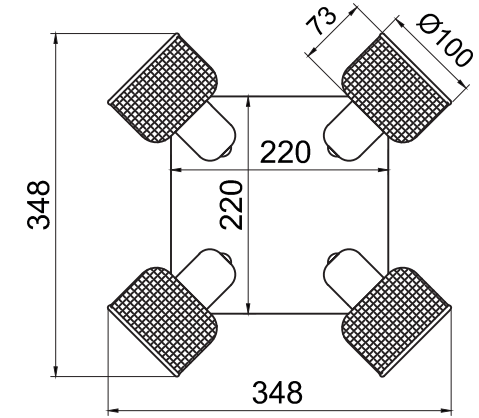

FREYA
TRADITION OF QUALITY

INSTRUCTION

MODEL: FR5344-CL-04R-CH

4 X E27(40W)

FREYA-LIGHT.COM