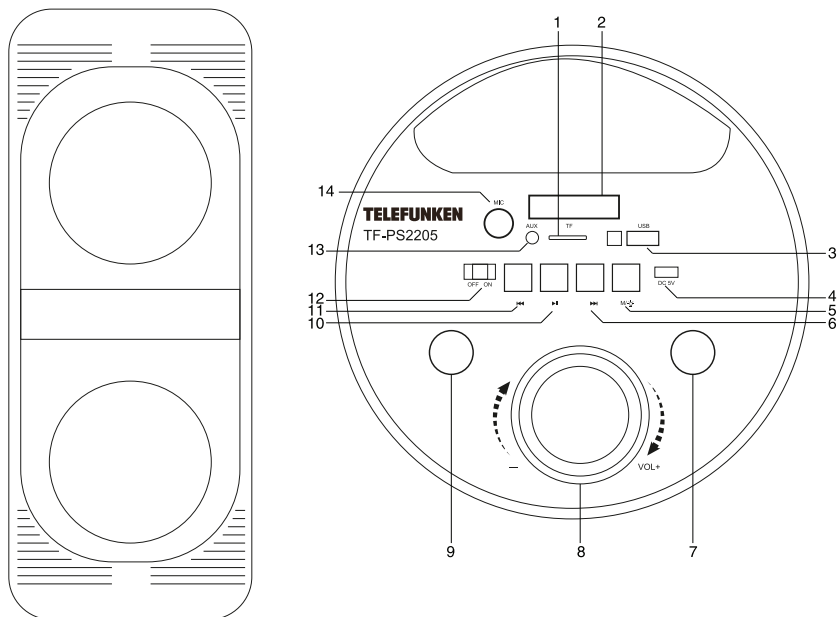

Руководство по эксплуатации

Уважаемый покупатель!

Благодарим Вас за покупку нашего изделия. Чтобы понять, как правильно и безопасно пользоваться изделием, рекомендуется тщательно изучить настоящее руководство перед включением, регулировкой и эксплуатацией изделия. Сохраняйте руководство для использования в будущем.

Описание

1. Разъем для TF (microSD) карты
2. ЖК-экран
3. USB-порт
4. Разъем адаптера DC 5V (microUSB)
5. Кнопка M (MODE) / ☼ (LIGHT)
6. Кнопка ▶▶ (NEXT)
7. Регулятор эффекта эхо (для микрофона)
8. Регулятор громкости
9. Регулятор громкости микрофона
10. Кнопка || (PLAY/PAUSE)
11. Кнопка ◀◀ (PREVIOUS)
12. Переключатель питания (OFF/ON)
13. Вход AUX 3,5 мм
14. Вход для микрофона 6,35 мм

Пульт ДУ