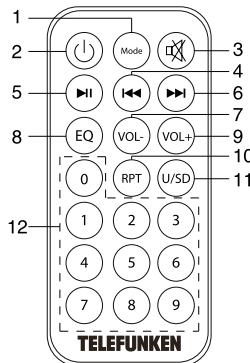

Remote control

1. MODE button
2. (POWER) button
3. MUTE button
4. (PREVIOUS) button
5. (PLAY/PAUSE) button
6. (NEXT) button
7. VOL- button
8. EQ button
9. VOL+ button
10. RPT (REPEAT) button
11. U/SD button
12. Numeric buttons