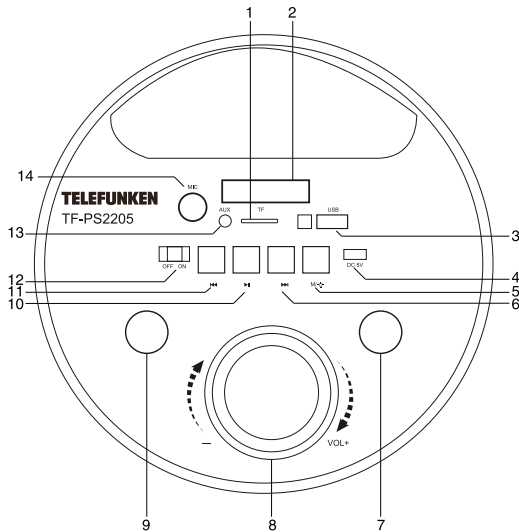

Description

1. TF (microSD) card slot
2. LCD screen
3. USB port
4. DC 5V microUSB charging port
5. M (MODE) / (LIGHT) button
6. (NEXT) button
7. Echo effect knob (for microphone)
8. Master volume knob
9. Microphone volume knob
10. (PLAY/PAUSE) button
11. (PREVIOUS) button
12. Power (OFF/ON) switch
13. AUX input 3.5mm
14. Microphone input 6.35mm