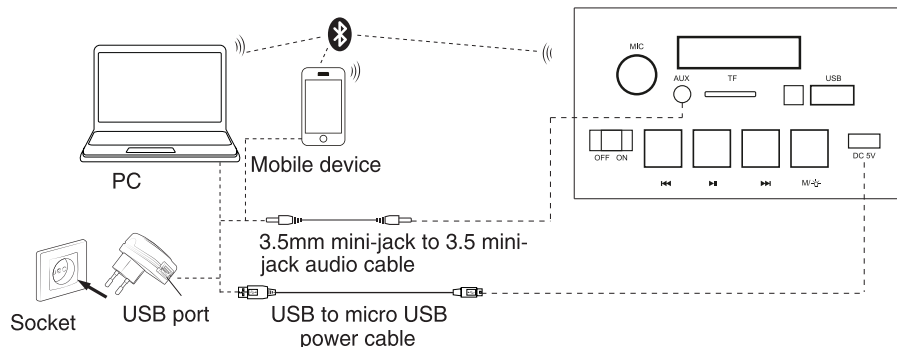

Instruction manual

Connection diagram

Important safeguards

• The instruction manual contains important operating and maintenance instructions. For your safety, it is necessary to refer to the manual. Keep the manual for future use.

- Do not hit or drop the unit.
- Do not expose the unit to vibration, direct sunlight, too high or low temperatures or humidity.
- Do not disassemble the unit yourselves. Refer servicing to qualified service personnel.

All the illustrations in this manual are schematic images, which may differ from actual objects.

Power supply

- The unit operates on an internal rechargeable Li-ion battery and 220V mains (via adapter).
- The battery can be recharged with the provided USB charging cable. Before first plugging the appliance check that voltage indicated on the rating label corresponds to the mains voltage in your home.

- Insert the charging cable into the DC 5V socket (microUSB) on the unit.
- Connect the charging cable to the power adapter (not included) or to another power source.
- For best results, try to fully charge the battery before each use. If the battery is drained, please allow it to recharge for a few hours.
- Put the OFF/ON switch into ON position to switch the unit on. Put it into OFF position to switch off.

General operations

Bluetooth wireless playback

- This unit can wirelessly playback audio from any device with Bluetooth A2DP function.
- The wireless range is approximately within 10 meters in direct line of sight.