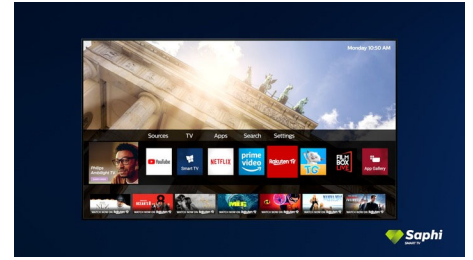

## Saphi Smart TV

SAPHI is a fast, intuitive operating system that makes your Philips Smart TV a real pleasure to use. Enjoy great picture quality and one-button access to a clear icon-based menu. Operate your TV with ease, and quickly navigate to popular Philips Smart TV apps including YouTube, Netflix, and more.