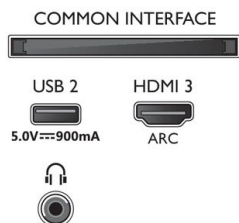

Power

- Mains power: AC 220 - 240 V 50/60Hz
- Ambient temperature: 5 °C to 35 °C
- Standby power consumption: <0.3W
- Power Saving Features: Auto switch-off timer, Picture mute (for radio), Eco mode
- Energy Label Class: A+
- Eu Energy Label power: 81 W
- Annual energy consumption: 119 kWh
- Mercury content: 0 mg
- Presence of lead: Yes*
- Off mode power consumption: N/A W

Sound

- Output power (RMS): 20W
- Sound Enhancement: 5 Band Equalizer, A.I. Sound, Clear Dialogue, Dolby Atmos, Night mode, Auto Volume Leveler, Bass Enhancement, Dolby Bass Enhancement, Dolby Volume Leveler
- Speaker configuration: 2x10W full range speaker

Dimensions

- Box dimensions (W x H x D): 1445.0 x 880.0 x 160.0 mm

- Set dimensions (W x H x D): 1302.1 x 792.9 x 89.8 mm
- Set dimensions with stand (W x H x D): 1302.1 x 858.1 x 256.2 mm
- Stand dimensions (W x H x D): 810.1 x 32.6 x 256.2 mm
- Product weight: 15.2 kg
- Product weight (+stand): 15.4 kg
- Weight incl. Packaging: 20.5 kg
- VESA wall mount compatible: 300 x 200 mm

Design

- Colors of TV: Plastic glossy black bezel
- Stand design: Matte blade stand

Accessories

- Included accessories: Remote Control, 2 x AAA Batteries, Power cord, Quick start guide, Legal and safety brochure, Table top stand

Connections

Side