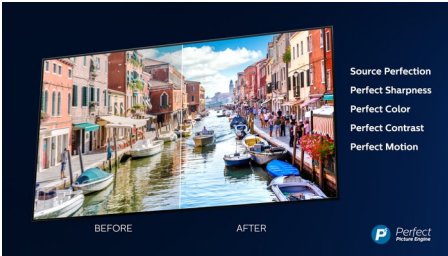

P5 Perfect Picture Engine

The Philips P5 engine delivers a picture as brilliant as the content you love. Details have

noticeably more depth. Colors are vivid, while skin tones look natural. Contrast is so crisp you'll feel every detail. Motion is perfectly smooth.