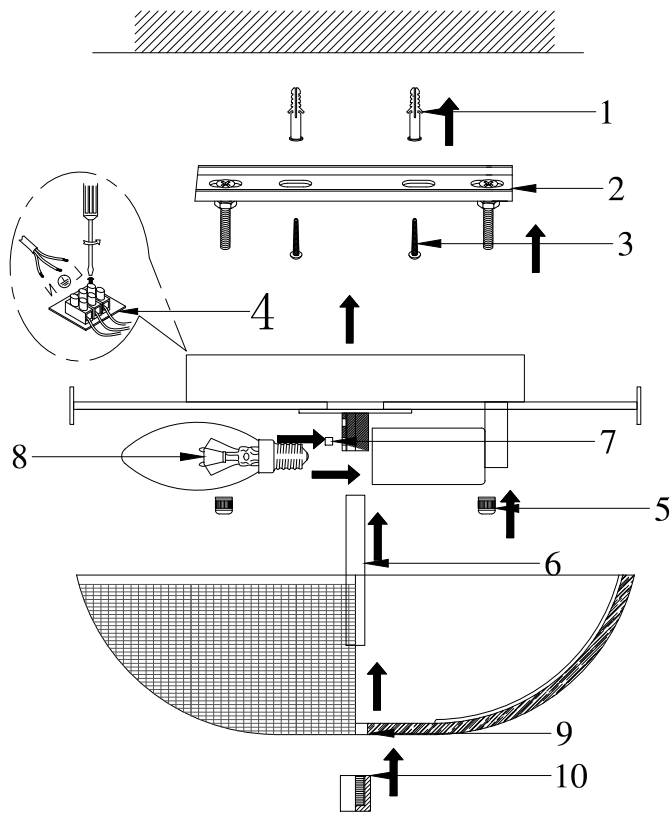

# Instruction

C046CL-03N

3 x E14 (40W)

Model: C046CL-03N  
Collection: Ceiling & Wall

Ceiling Lamps