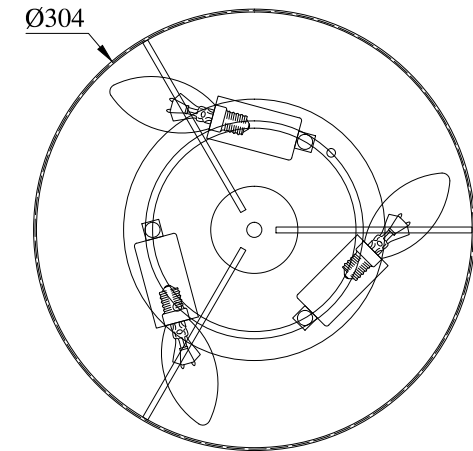

# Instruction

C046CL-03N

3 x E14 (40W)

Model: C046CL-03N  
Collection: Ceiling & Wall

Ceiling Lamps