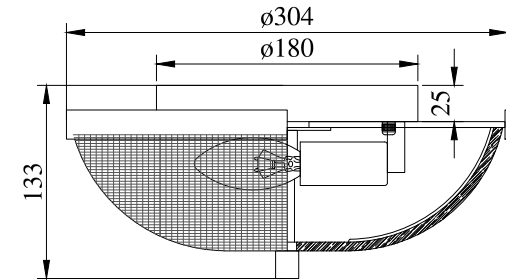

# Instruction

C046CL-03N

3 x E14 (40W)

Model: C046CL-03N  
Collection: Ceiling & Wall

Ceiling Lamps