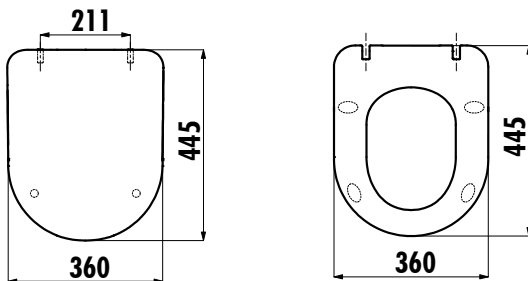

TECHNICAL DRAWING

SPECIFICATIONS

Creavit keeps its rights of making any change to the products.

Quality Management Systems

Customer Satisfaction Certificate

Environmental Management System

LGA

Germany Accreditation Certificate

kiwa

Netherlands Accreditation Certificate

GOST - R

Russia Accreditation Certificate

UkrSEPRO

Ukraine Accreditation Certificate

Israel Accreditation Certificate

Nigeria Accreditation Certificate

European Accreditation Certificate

Turkish Accreditation Certificate