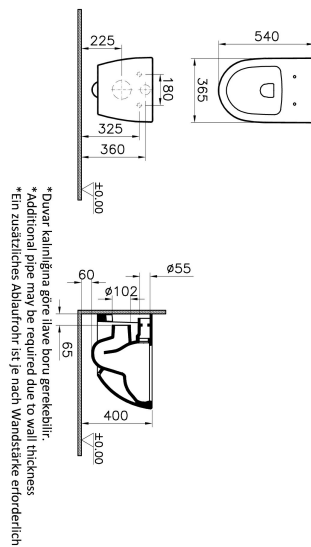

Name	Sento Rim-Ex Wall Hung WC
Collection	Sento
Color	Matt Mink
Designer	VitrA Design Team

Product Code: 7748B050-0101

Description

With Bidet Function, Matte Mink

VitrA reserves the right to make changes in products and technical details without prior notice.

All drawings contain the necessary measurements which are subject to standard tolerances. For exact measurements, in particular for customized installation scenarios, it can only be taken from the finished ceramic product.