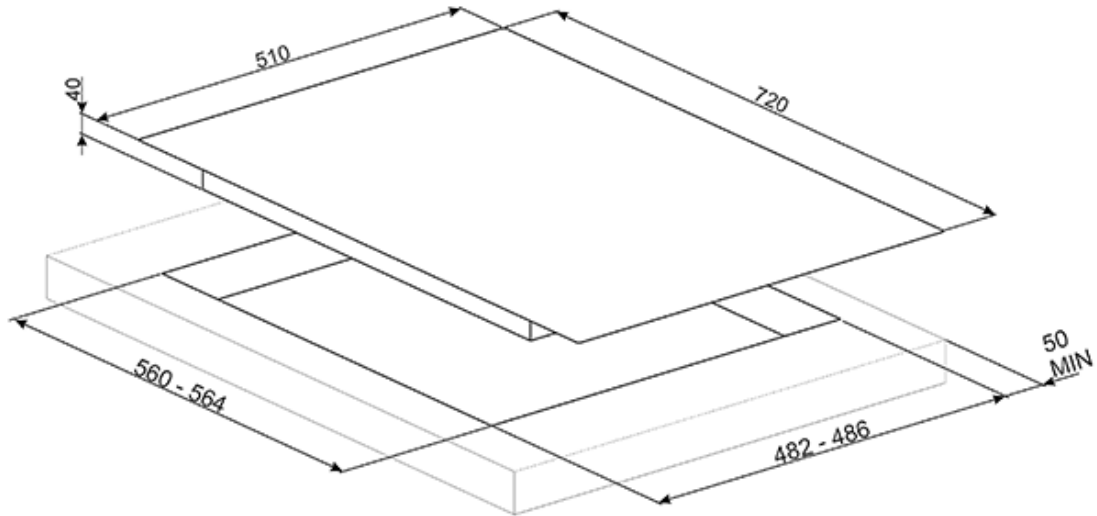

PV175CN

linea

72cm "Linea" Gas on Glass Hob with Straight Edge
Glass,
Black

EAN13: 8017709179069

Available whilst stocks last

- 5 burners
- Rear Left: 1.70 kW
- Front Left: 1.10 kW
- Centre: Ultra rapid burner: 3.5 kW
- Rear Right: 2.60 kW
- Front Right: 1.70 kW
- 4mm Ultra low profile Ceramic Glass - resists heat up to 800°C
- Black control knobs
- Directional burners
- Black enamelled heavy duty cast iron pan stands
- Black flat enamelled burners
- Automatic electronic ignition
- Safety valves
- Adaptable for LPG

Versions

- **PV175CN** - 74cm Linea Gas on Glass Hob with Straight Edge Glass, Black
- **PV175CB** - 74cm Linea Gas on Glass Hob with Straight Edge Glass, White

PV175CN

linea

gas
74 cm
black
gas on glass
ultra low profile