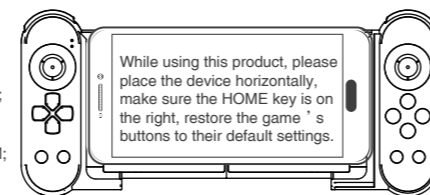

Electrical Parameters:

- 1.Working voltage: DC3.7V;
- 2.Working current: <15mA;
- 3.Static current: <15uA;
- 4.Play time: >15H;
- 5.Input voltage/current: DC5V/500mA;
- 6.Charging: around 2hrs;
- 7.BT 4.0, transmission distance: <=8M;
- 8.Battery: 380mAh;
- 9.Standby time: 30 days after fully charged;

Usage instruction:

Android V3 direct-play mode: (This mode doesn't support to operate game under single-hand gamepad)