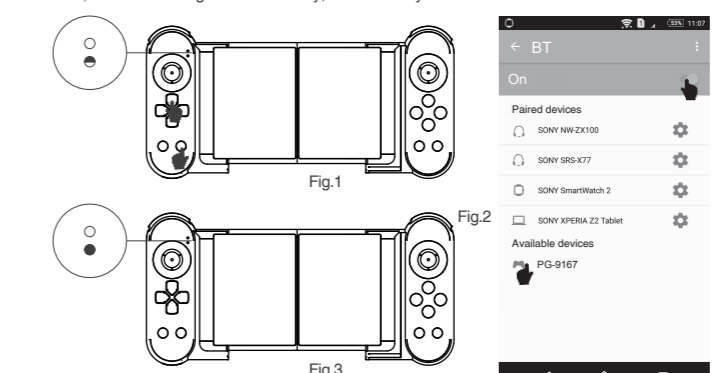

Android standard game mode:

TURBO function

1. a.Action buttons include(A/B/X/Y/L1/L2/R1/R2) eight buttons, all support to set up TURBO function by manual;
2. b.Setting method: Hold down the action button, then press TURBO button to restart the function, repeat the operation to close down the function;
3. c.After the product sleep, shut down and restart, the previous setting for turbo function is automatically cleared. If the turbo function is enabled, it must be reset!

Charging/Sleep/Wake-up/Shutdown

- ① Charging:
  - a. Low power, orange LED flashes;
  - b. Charging: orange LED is always on;
  - c. Fully charged: orange LED is off;
- ② Charging/Sleep/Wake-up/Shutdown
  - a. Gamepad will shutdown to enter sleep mode if don't have any operation in 10min;
  - b. Once connected, just press HOME button to wakeup and reconnect it to use;
  - c. Under turning on, hold down HOME button for 3 seconds, product shut down, all LED turn off;

Notes:

1. Please do not store this product in wet or high-temperature areas.
2. Don't knap, beat, drub, pierce, or try to decompose this product, to avoid unnecessary damage to the product.
3. The product has built-in batteries, and please don't discard them together with the garbages.
4. Don't charge the controller in a place near the fire or other heat source.
5. Non professional personnel should not disassemble the product, otherwise it will not be covered in the after-sales warranty service.