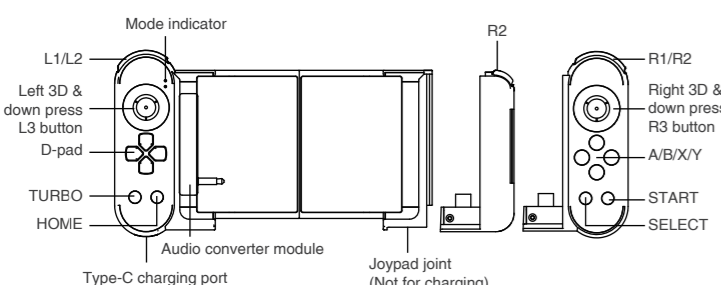

Dual Thorn BT Game Controller

Product Manual(PG-9167)

Product application instruction:

- 1.This product support direct-play mode for Android/iOS, especially designed for (PUBG Mobile) 、(Arena of Valor) 、(Knives Out) ect., Plug & Play, other game app and activation are both non-necessary, makes the setting process easier (support Android 6.0 or above, iOS 11.0 or above);
- 2.This product is compatible with Android/iOS smartphone/tablet, smart TV which are enabled to play games after wireless connection.
- 3.The extendable size maximum to 135-250mm, able to hold 11 inch ipad pro;
- 4.The right joystick is detachable, and the left is non-detachable, it can be treated as a single hand gamepad (Support Hot Swap);
- 5.Accessories includes a wired audio converter module,makes wired audio connection possible;
- 6.This product support TURBO function,brings better game experience for the player.
- 7.Ergonomic design, comfortable feeling;

Button Illustration