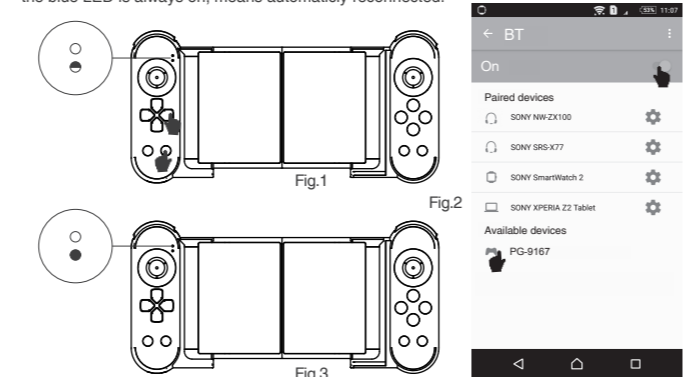

Usage instruction:

Android V3 direct-play mode: (This mode doesn't support to operate game under single-hand gamepad)