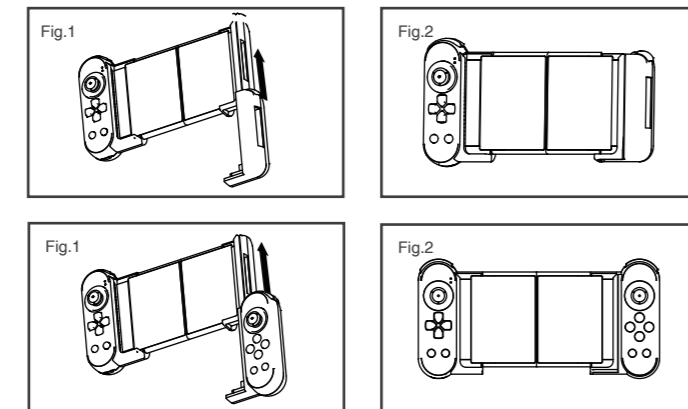

Installation and detachable method of right joystick

- 1.Press the right joystick as shown by the arrow in Figure 1 below, and push it upward until the joystick is stuck;
- 2.The installation is completed, as shown in Figure 2 below;