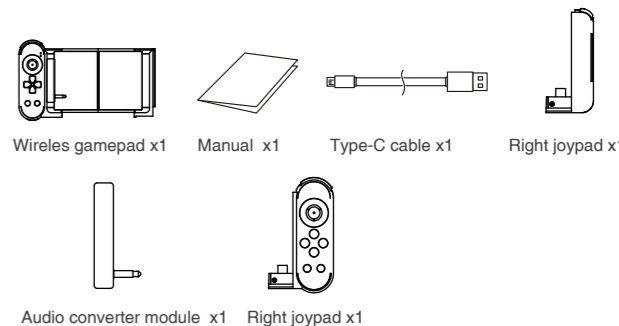

Product list:

Ipega trademarks belongs to IPEGA LIMITED.

Patent NO.: ZL201930338129.7

双刺游戏手柄

产品说明书(PG-9167)中文版

产品适用说明:

- 1.产品支持Android/iOS直玩模式, 特别为《和平精英》、《王者荣耀》、《荒野行动》等手游设计, 即连即玩, 无需多余的游戏平台和复杂的设置与激活操作(支持安卓6.0以上, iOS11.0以上系统);
- 2.产品适用于Android/iOS手机/平板, 智能电视系统上无线连接时,进行游戏操作时使用;
- 3.横向超宽伸缩(拉伸长度135-250mm), 可夹持11寸新款ipad pro 平板使用;
- 4.右手柄可拆卸替换, 左手柄可做单手柄使用(支持热拔插);
- 5.配有有线音频转换模块, 不影响使用有线音频外接;
- 6.产品支持TURBO连发功能, 使玩家在游戏中得到更好的游戏体验;
- 7.结构符合人体工程学,手感舒适;

- ★因手机系统问题,个别手机可能不支持此设备(如:联发科平台的手机无法支持)
- ★安卓直玩模式下不支持单手柄操作, 请在安卓标准模式或iOS使用。
- ★因官方游戏平台软件升级或源代码变更等不可抗力因素造成部分游戏无法与本产品连接操作, 我公司不负任何责任。对此我公司保留最终解释权。技术支持QQ群: 837350687
- 客服电话: 0755-2791 8998
- 在线时间: 周一至周五9:30-17:30