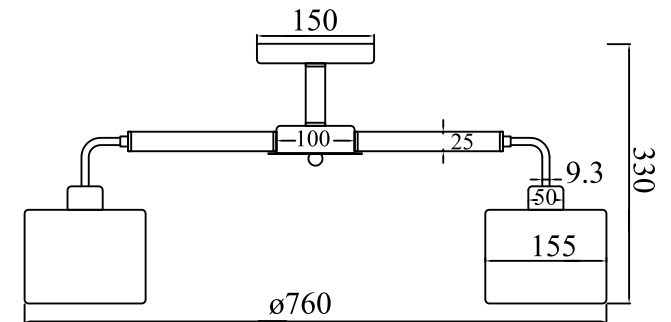

FREYA
TRADITION OF QUALITY

INSTRUCTION

MODEL: FR5329-PL-07-CH
CHANDELIER

7 X E27 (40W)

FREYA-LIGHT.COM