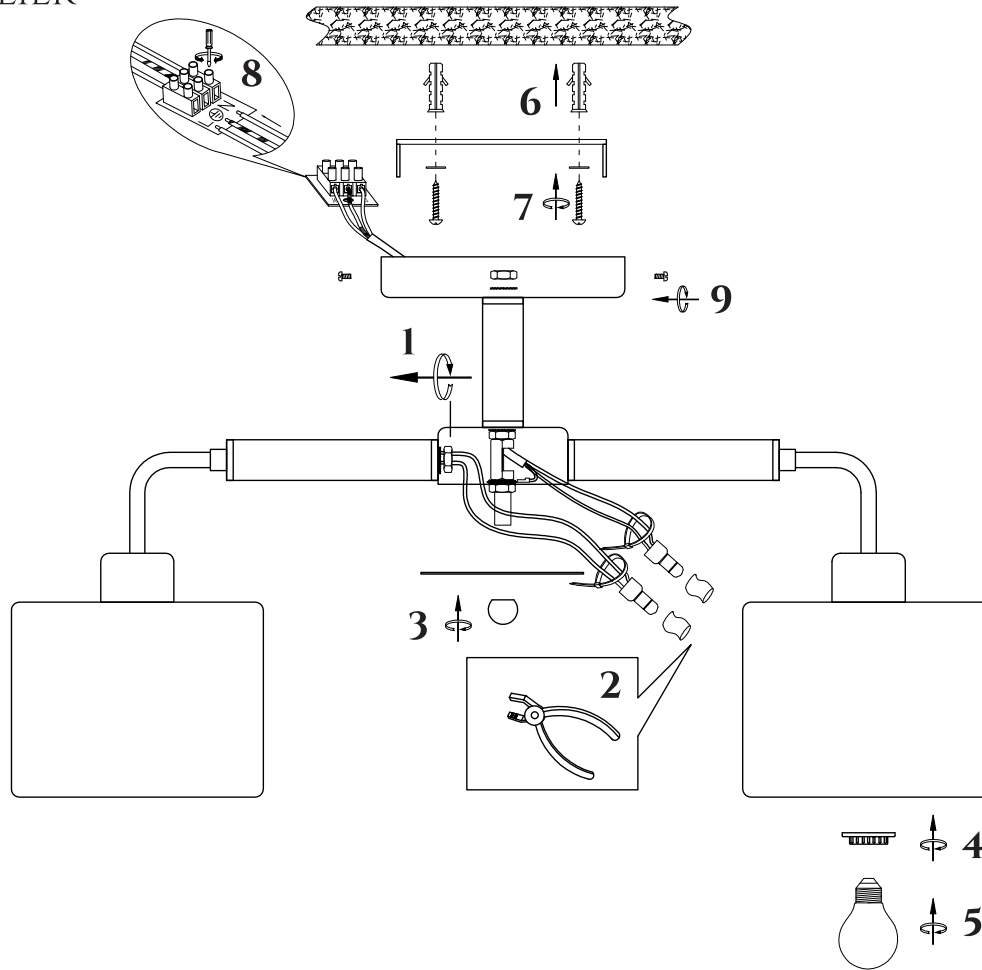

FREYA
TRADITION OF QUALITY

INSTRUCTION

MODEL: FR5329-PL-07-CH
CHANDELIER

7 X E27 (40W)

FREYA-LIGHT.COM