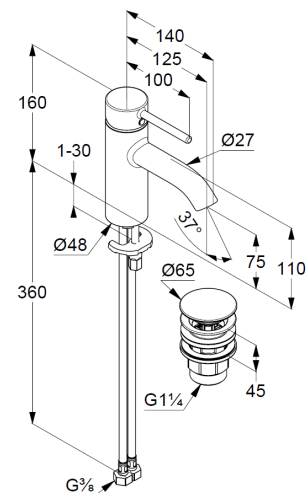

Technical Data

KLUDI BOZZ
single lever basin mixer 75
DN 15

Ref:
382660576

Finishes:
05 chrom

Product description
Manufacturer KLUDI GmbH & Co. KG
Typ: KLUDI BOZZ
single lever basin mixer 75
Ref.: 382660576
basin mixer DN 15
single lever mixer
single hole mounted
solid lever, metal
Aerator M18,5
ceramic cartridge with hotwater safety device
flow rate at 3 bar = 5 l/ min.
flexible hoses G 3/8 DVGW approved
rapid installation set
push open waste 1 1/4"

Product picture

Dimensional drawing

Flow rate diagram