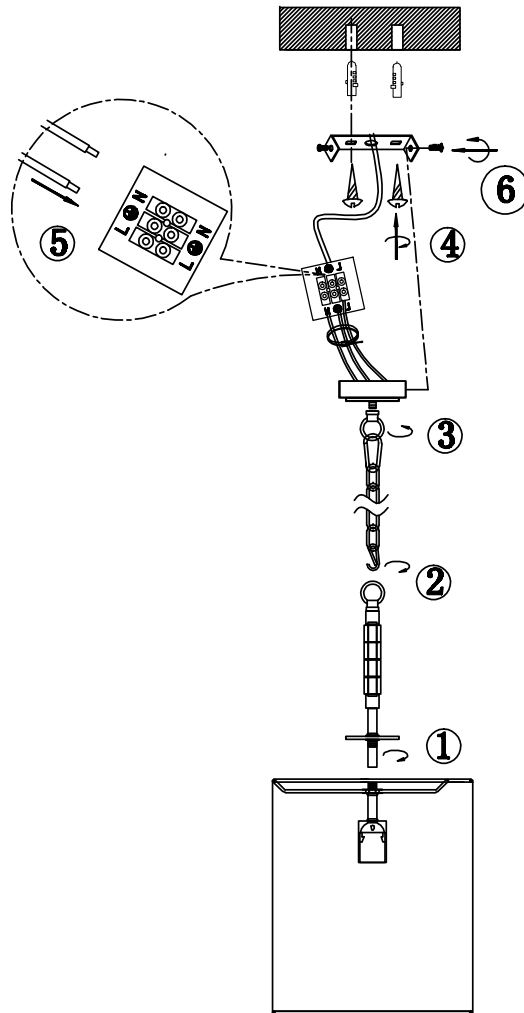

Instruction

MOD066PL-01CH

1 x E27 (60W)

Recommended to use with LED bulbs

Model: MOD066PL-01CH
Collection: Modern
Series: Torony

Pendant Lamps