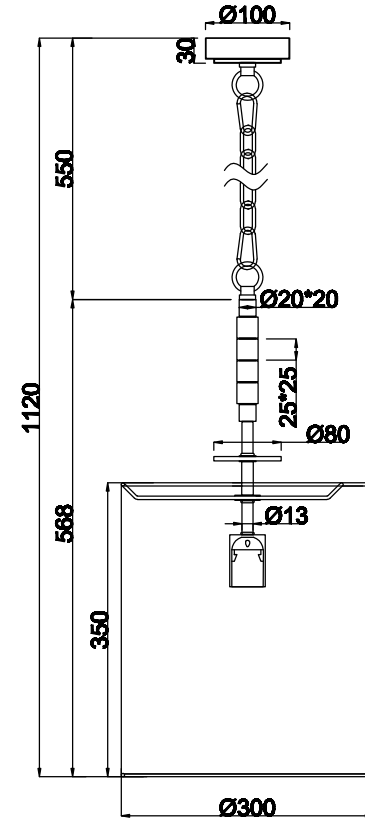

Instruction

MOD066PL-01CH

1 x E27 (60W)

Recommended to use with LED bulbs

Model: MOD066PL-01CH
Collection: Modern
Series: Torony

Pendant Lamps