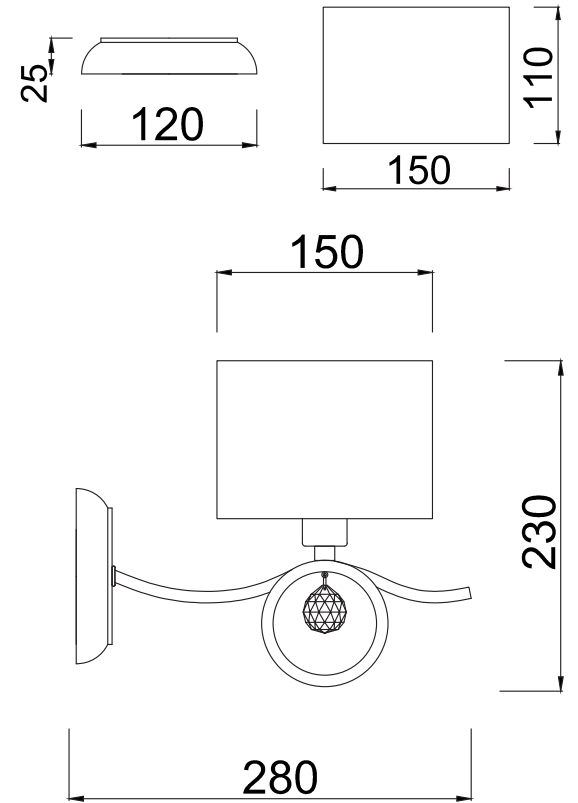

FREYA
TRADITION OF QUALITY

INSTRUCTION

MODEL: FR5906-WL-01-CH

1 X E14 (40W)

FREYA-LIGHT.COM