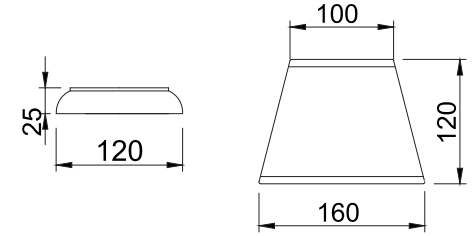

FREYA
TRADITION OF QUALITY

INSTRUCTION

MODEL: FR2909-WL-01-CH

OFF

ON

1 X E14 (40W)

FREYA-LIGHT.COM