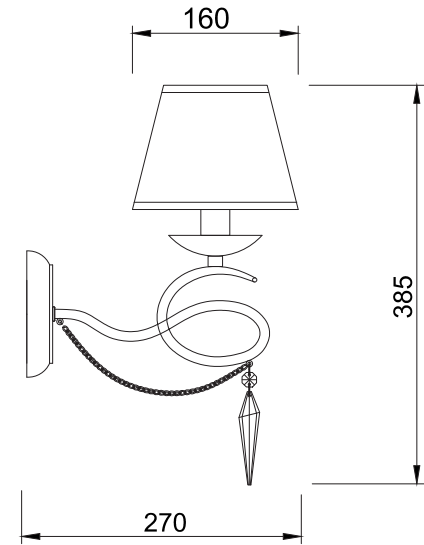

FREYA
TRADITION OF QUALITY

INSTRUCTION

MODEL: FR2909-WL-01-CH

OFF

ON

1 X E14 (40W)

FREYA-LIGHT.COM