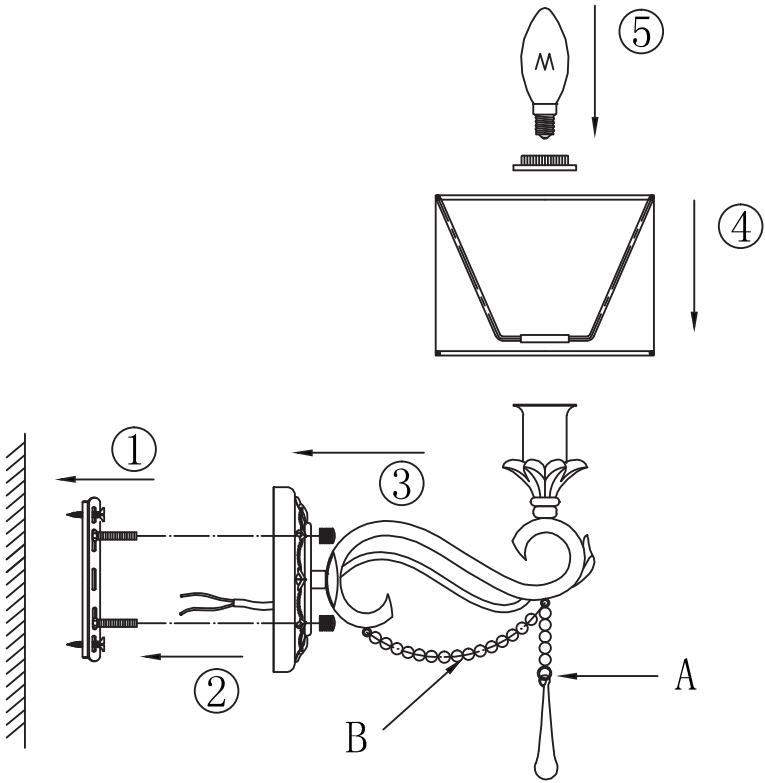

Instruction

Collection: House
Series: Fiore
Model: H235-01-G
Wall-mounted

A=1
B=1

1 x E14 (40w)

MAYTONI
DECORATIVE LIGHTING

www.maytoni.de