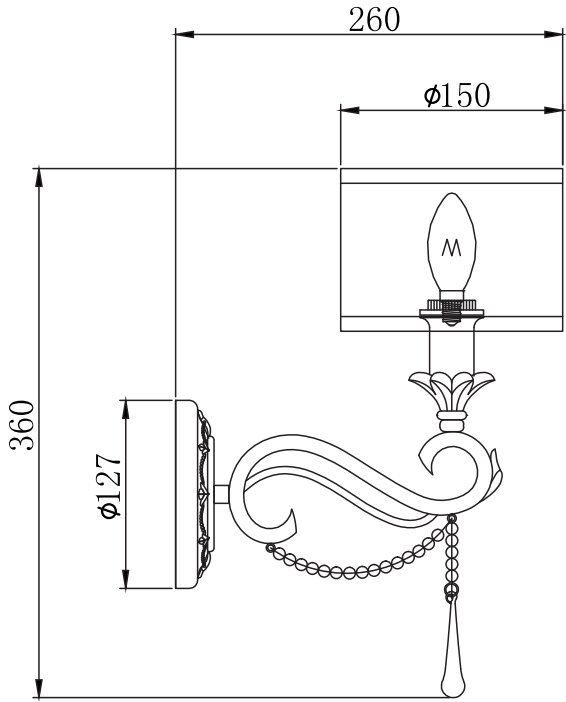

Instruction

Collection: House
Series: Fiore
Model: H235-01-G
Wall-mounted

A=1
B=1

1 x E14 (40w)

MAYTONI
DECORATIVE LIGHTING

www.maytoni.de