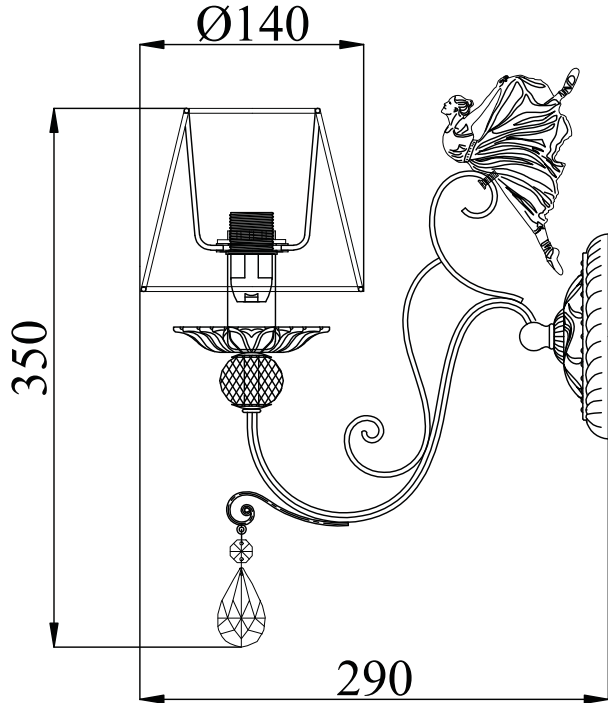

# Instruction

Collection: Elegant  
Series: Elina  
Model: ARM222-01-G  
Wall-mounted

A=1

– Wall-mounted

1 x E14 (40w)

**MAYTONI**  
DECORATIVE LIGHTING

[www.maytoni.de](http://www.maytoni.de)