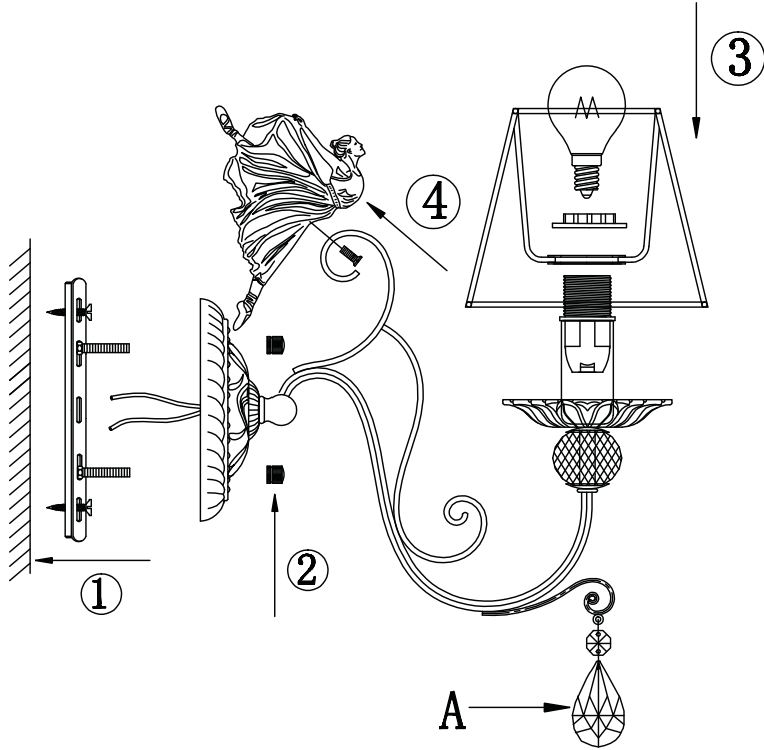

# Instruction

Collection: Elegant  
Series: Elina  
Model: ARM222-01-G  
Wall-mounted

A=1

– Wall-mounted

1 x E14 (40w)

**MAYTONI**  
DECORATIVE LIGHTING

[www.maytoni.de](http://www.maytoni.de)