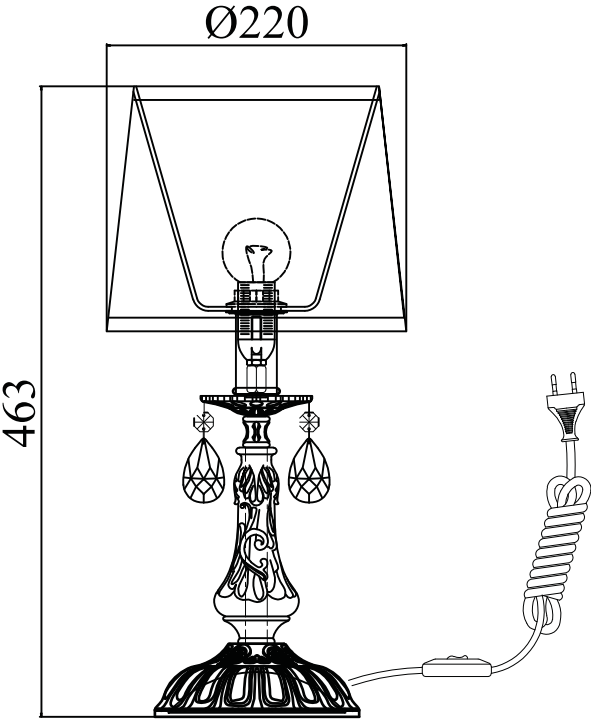

# Instruction

Collection: Elegant  
Series: Filomena  
Model: ARM390-00-W  
Mobile

A = 4

  
1 x E14 (40w)

**MAYTONI**  
DECORATIVE LIGHTING

[www.maytoni.de](http://www.maytoni.de)