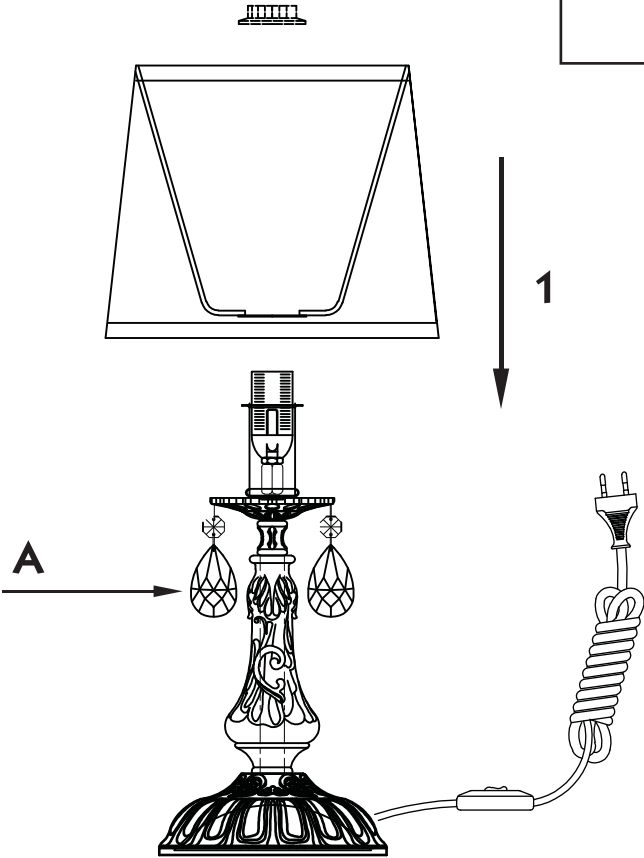

# Instruction

Collection: Elegant  
Series: Filomena  
Model: ARM390-00-W  
Mobile

A = 4

  
1 x E14 (40w)

**MAYTONI**  
DECORATIVE LIGHTING

[www.maytoni.de](http://www.maytoni.de)