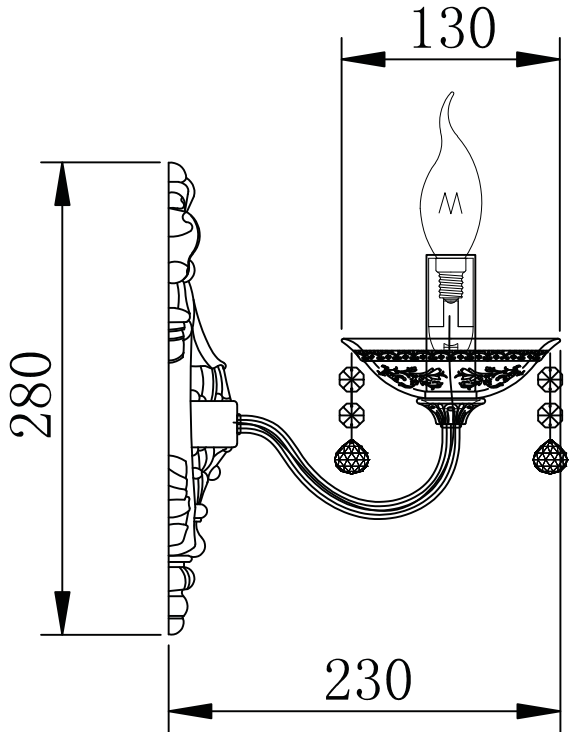

# Instruction

Collection: Elegant  
Series: Bellona  
Model: ARM386-01-W  
Wall-mounted

- Wall-mounted

1 x E14 (60w)

**MAYTONI**  
DECORATIVE LIGHTING

[www.maytoni.de](http://www.maytoni.de)