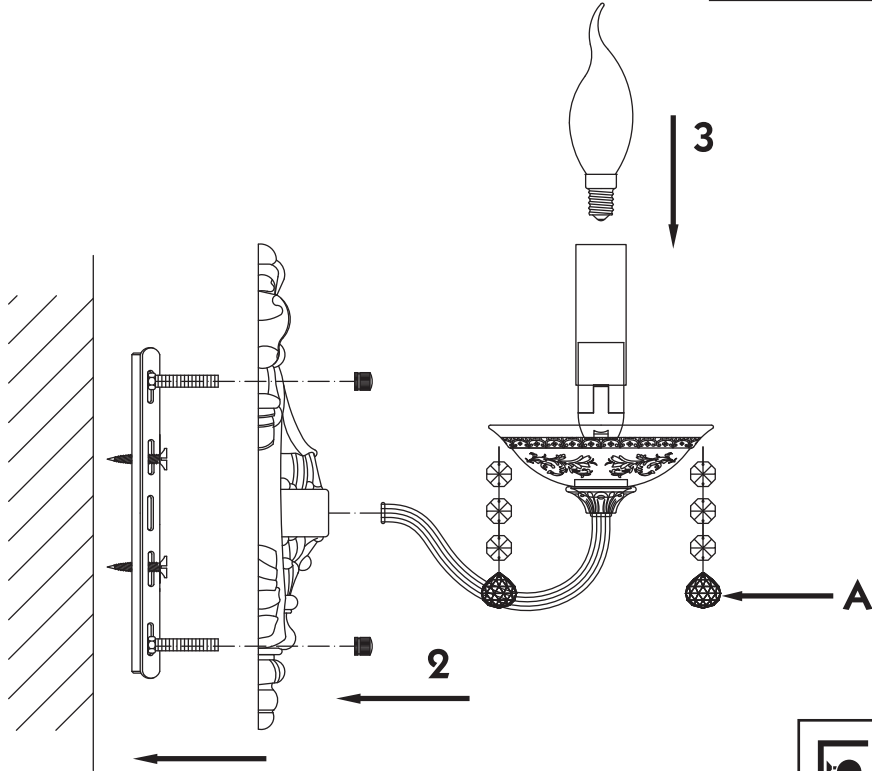

# Instruction

Collection: Elegant  
Series: Bellona  
Model: ARM386-01-W  
Wall-mounted

- Wall-mounted

1 x E14 (60w)

**MAYTONI**  
DECORATIVE LIGHTING

[www.maytoni.de](http://www.maytoni.de)