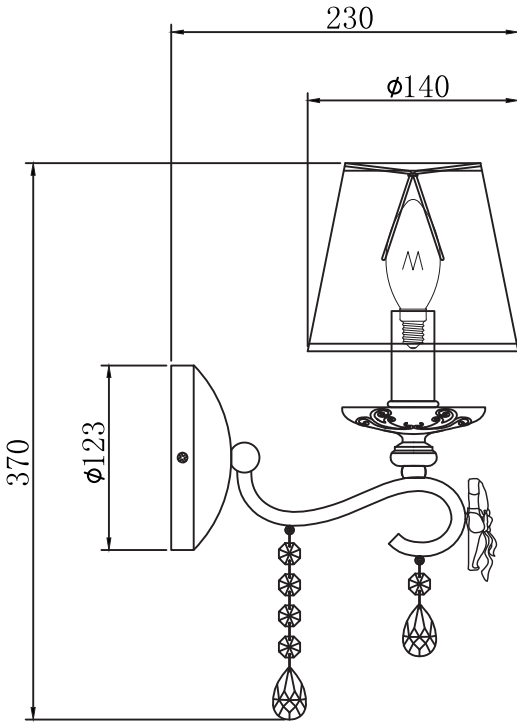

# Instruction

Collection: Elegant  
Series: Laurie  
Model: ARM033-01-BL  
Wall-mounted

A=1  
B=1

  
1 x E14 (40w)

**MAYTONI**  
DECORATIVE LIGHTING

[www.maytoni.de](http://www.maytoni.de)