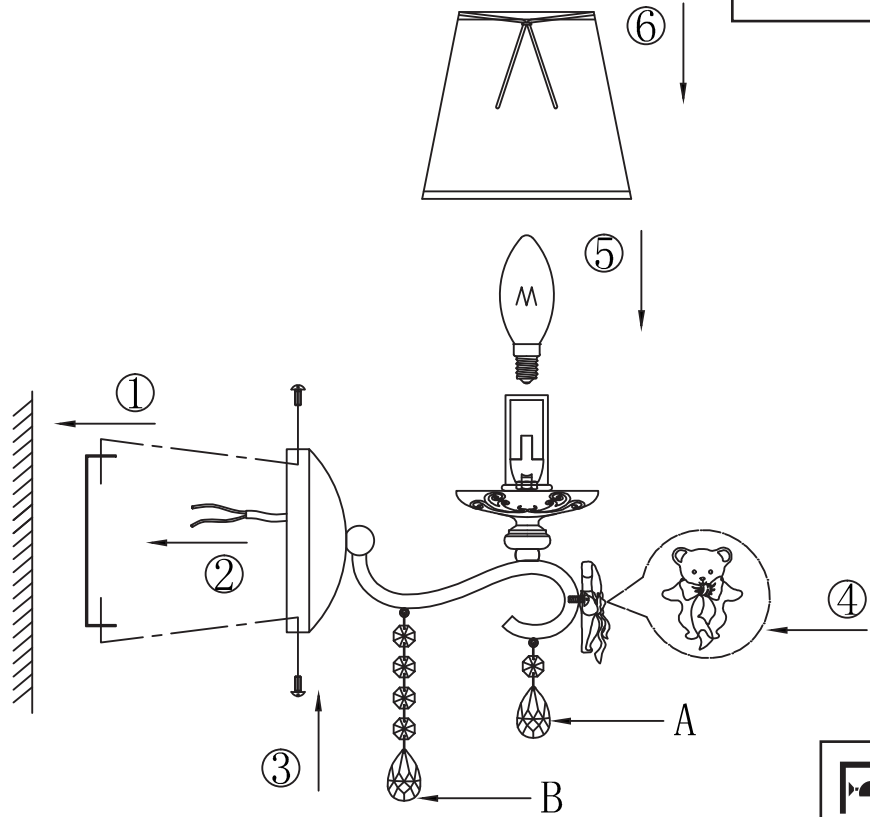

# Instruction

Collection: Elegant  
Series: Laurie  
Model: ARM033-01-BL  
Wall-mounted

A=1  
B=1

  
1 x E14 (40w)

**MAYTONI**  
DECORATIVE LIGHTING

[www.maytoni.de](http://www.maytoni.de)