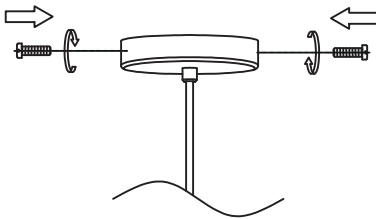

Instruction

Collection: Loft
Series: Irving
Model: T163-11-R
Ceiling

①

④

②

③

1 x E27 (40w)

MAYTONI
DECORATIVE LIGHTING