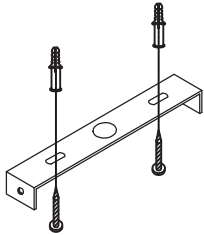

Instruction

Collection: Loft
Series: Irving
Model: T163-11-R
Ceiling

①

④

②

③

1 x E27 (40w)

MAYTONI
DECORATIVE LIGHTING