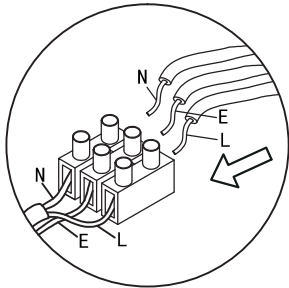

Instruction

Collection: Loft
Series: Irving
Model: T163-11-R
Ceiling

①

④

②

③

1 x E27 (40w)

MAYTONI
DECORATIVE LIGHTING