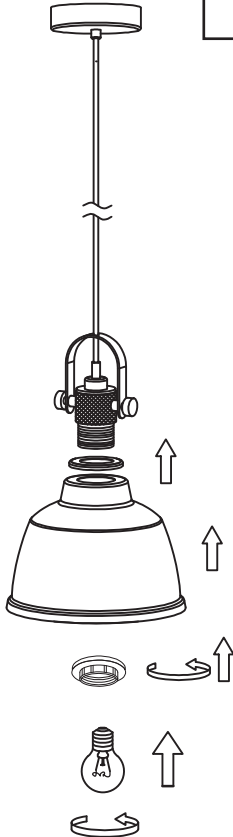

Instruction

Collection: Loft
Series: Irving
Model: T163-11-R
Ceiling

①

④

②

③

1 x E27 (40w)

MAYTONI
DECORATIVE LIGHTING