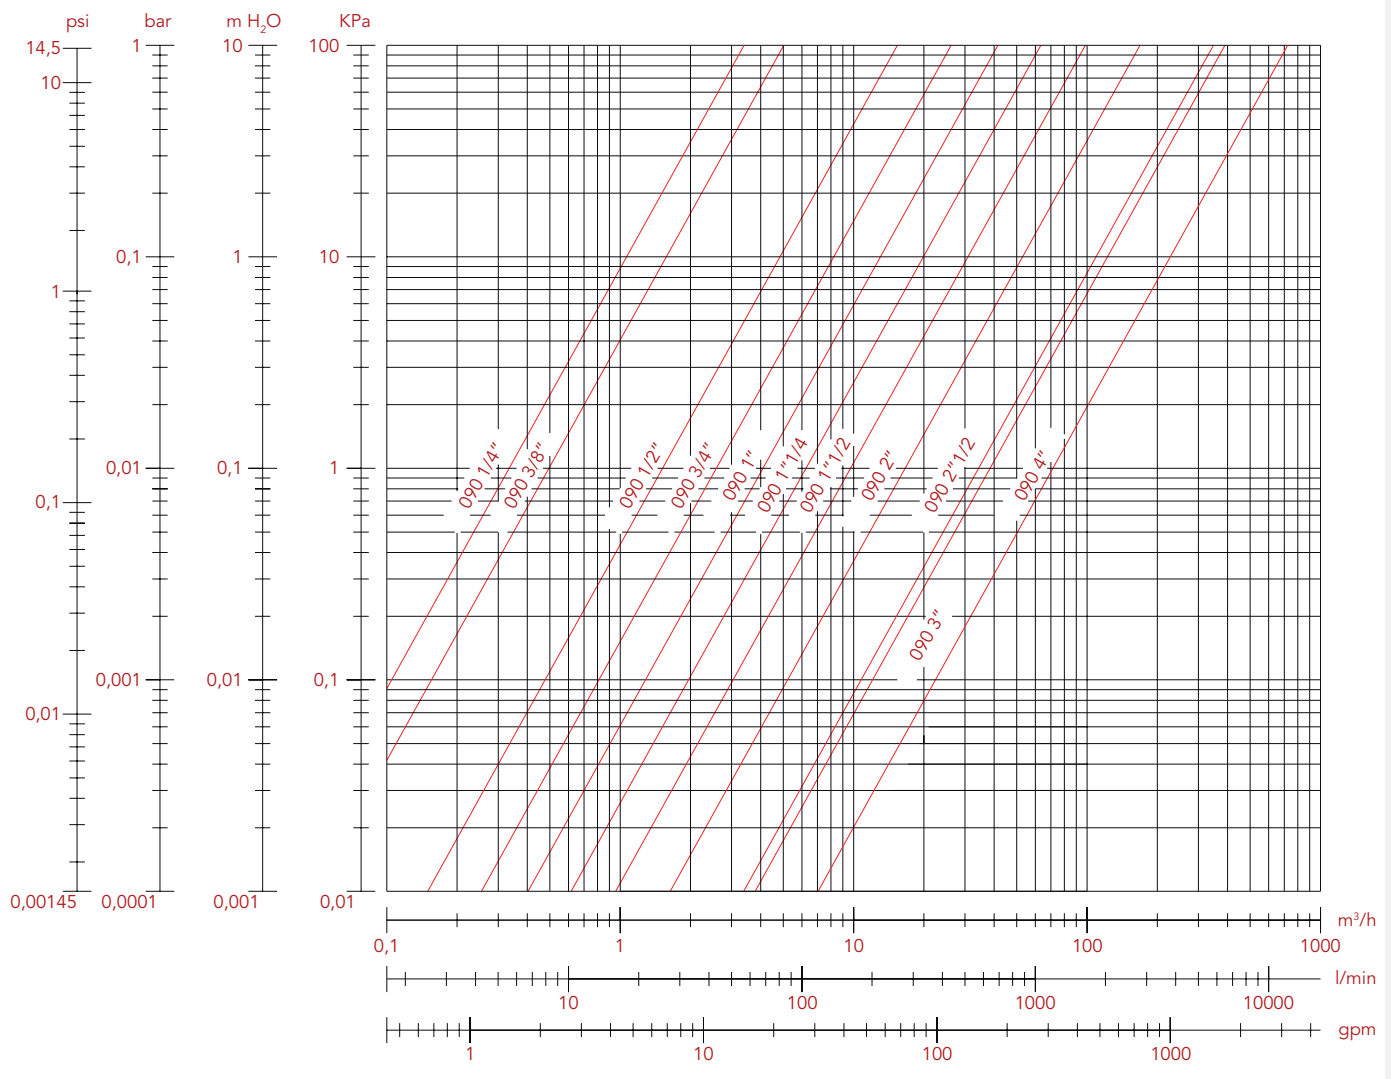

LOSS WITH WATER DIAGRAM

Art: 090 - 091 - 092 - 093

MISURE	1/4"	3/8"	1/2"	3/4"	1"	1 1/4"	1 1/2"	2"	2 1/2"	3"	4"
Ø	10	10	15	20	25	32	40	50	65	80	100
Kv	3,45	5,00	15,65	26,26	41,44	63,69	101	169	348	390	725