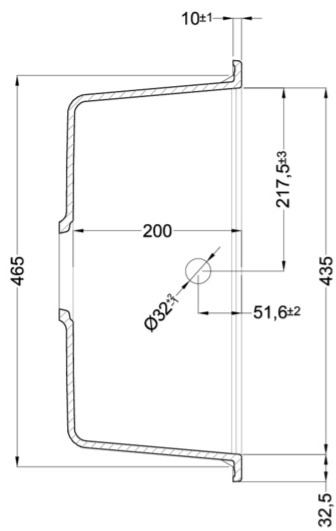

## Technical Drawing

1-bowl sink with drainer

<b>Model</b>	UNICO 300
<b>Base (mm)</b>	500
	Inset
<b>Dimensioni (mm)</b>	790 x 500
<b>Dimensioni (mm)</b>	770 x 480
<b>Number of Bowls</b>	
<b>Bowl Depth (mm)</b>	200

<b>Base (kg)</b>	15,53
<b>Net Weight (kg)</b>	10,10
<b>Packaging Dimension (kg)</b>	870 x 575 x 300
<b>(kg)</b>	0,150

<b>Packaging</b>	Cardboard and polyethylene
	Space-saving siphon, wastes and hooks.

**LGU30048** G48  
8032557036449

**LGU30068** G68  
8032557036463

CLASSIC

**LGU30051** G51  
8032557037644

**LGU30059** G59  
8032557038177

**LGU30062** G62  
8032557036456

## UNICO 300

general tolerances where not expressly communicated ±0.2%  
connection dimensions according to UNI EN 695