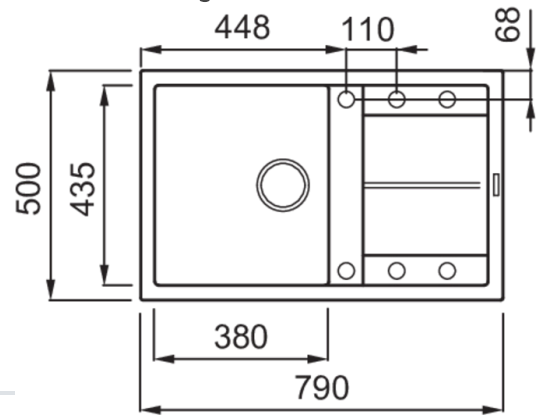

## Technical Drawing

1-bowl sink with drainer

<b>Model</b>	UNICO 300
<b>Base (mm)</b>	500
	Inset
<b>Dimensioni (mm)</b>	790 x 500
<b>Dimensioni (mm)</b>	770 x 480
<b>Number of Bowls</b>	
<b>Bowl Depth (mm)</b>	200

<b>Base (kg)</b>	15,53
<b>Net Weight (kg)</b>	10,10
<b>Packaging Dimension (kg)</b>	870 x 575 x 300
<b>(kg)</b>	0,150

<b>Packaging</b>	Cardboard and polyethylene
	Space-saving siphon, wastes and hooks.

## UNICO 300

general tolerances where not expressly communicated ±0.2%  
connection dimensions according to UNI EN 695