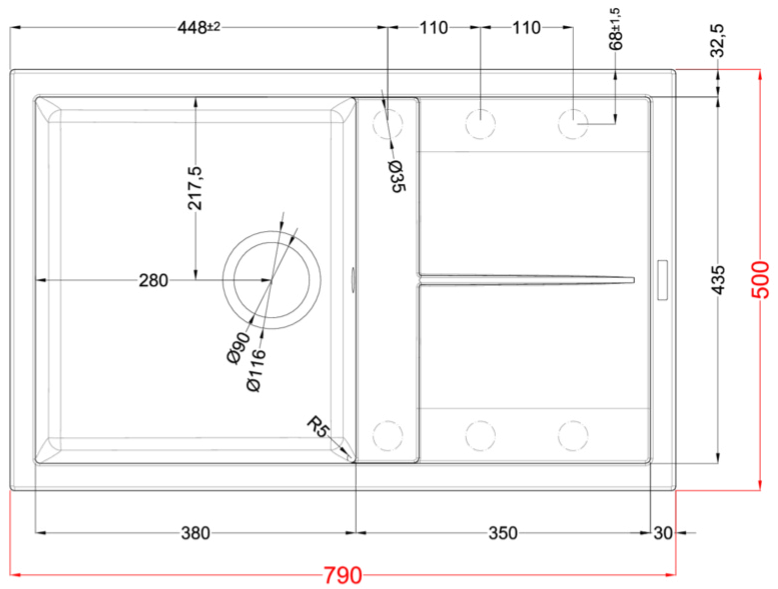

## Technical Drawing

1-bowl sink with drainer

<b>Model</b>	UNICO 300
<b>Base (mm)</b>	500
	Inset
<b>Dimensioni (mm)</b>	790 x 500
<b>Dimensioni (mm)</b>	770 x 480
<b>Number of Bowls</b>	
<b>Bowl Depth (mm)</b>	200

<b>Base (kg)</b>	15,53
<b>Net Weight (kg)</b>	10,10
<b>Packaging Dimension (kg)</b>	870 x 575 x 300
<b>(kg)</b>	0,150

<b>Packaging</b>	Cardboard and polyethylene
	Space-saving siphon, wastes and hooks.

**LGU30048** G48  
8032557036449

**LGU30068** G68  
8032557036463

CLASSIC

**LGU30051** G51  
8032557037644

**LGU30059** G59  
8032557038177

**LGU30062** G62  
8032557036456

## UNICO 300

general tolerances where not expressly communicated ±0.2%  
connection dimensions according to UNI EN 695