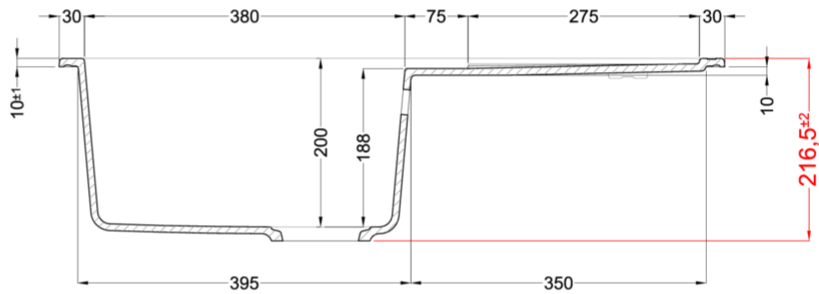

**LGU30048** G48  
8032557036449

**LGU30068** G68  
8032557036463

CLASSIC

**LGU30051** G51  
8032557037644

**LGU30059** G59  
8032557038177

**LGU30062** G62  
8032557036456

## UNICO 300

general tolerances where not expressly communicated ±0.2%  
connection dimensions according to UNI EN 695