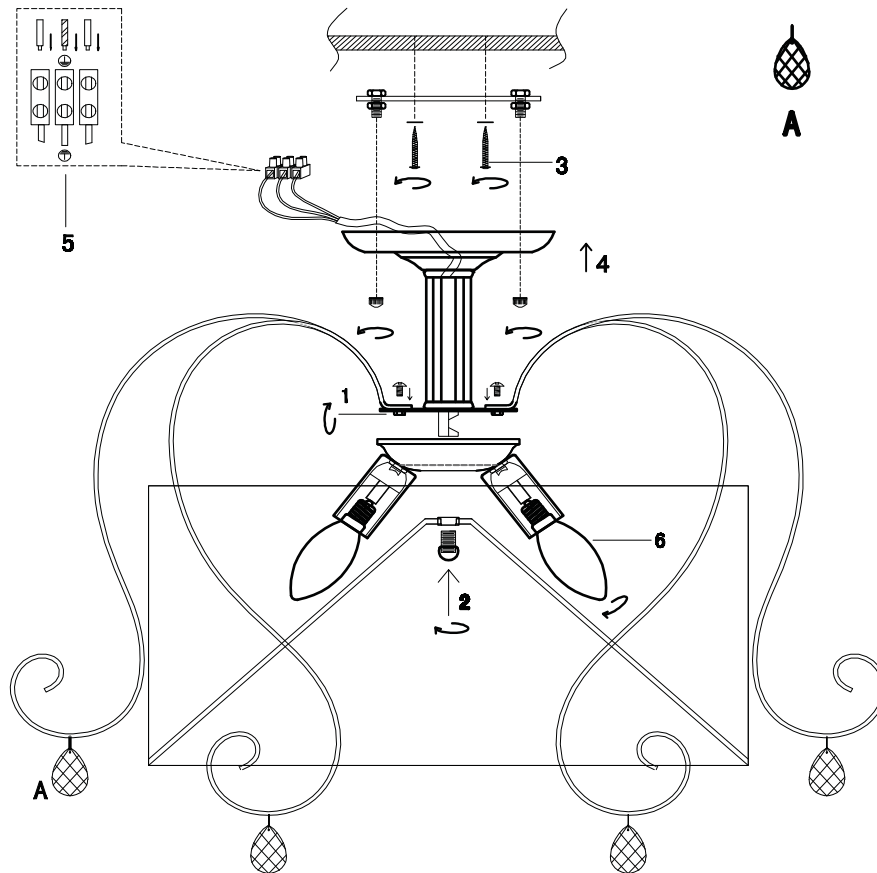

# INSTRUCTION

**MODEL: FR2020-CL-03-BZ**  
CHANDELIER

**3 X E14 (40W)**

FREYA-LIGHT.COM