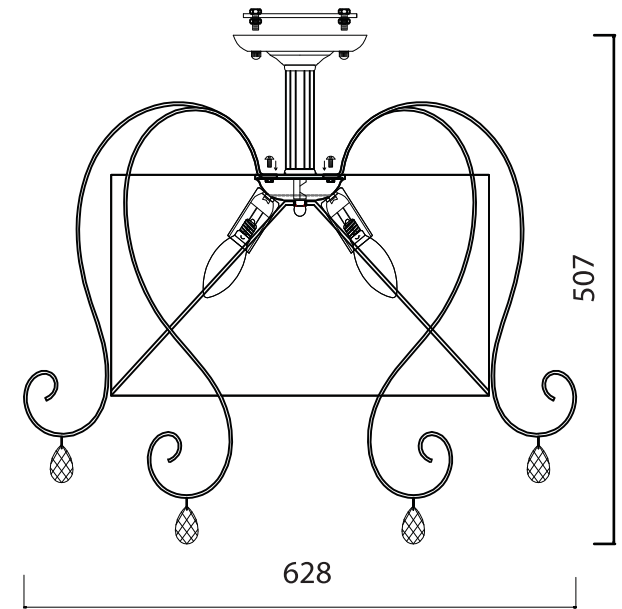

# INSTRUCTION

**MODEL: FR2020-CL-03-BZ**  
CHANDELIER

**3 X E14 (40W)**

FREYA-LIGHT.COM