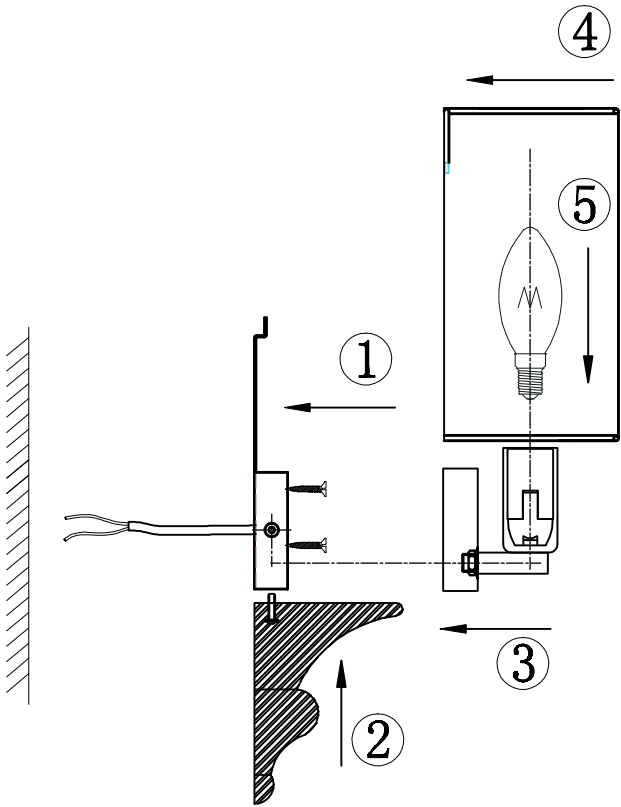

# Instruction

Collection: Modern  
Series: Sailor  
Model: MOD963-WL-01-B  
Wall-mounted

– Wall-mounted

1 x E14 (40w)

**MAYTONI**  
DECORATIVE LIGHTING

[www.maytoni.de](http://www.maytoni.de)