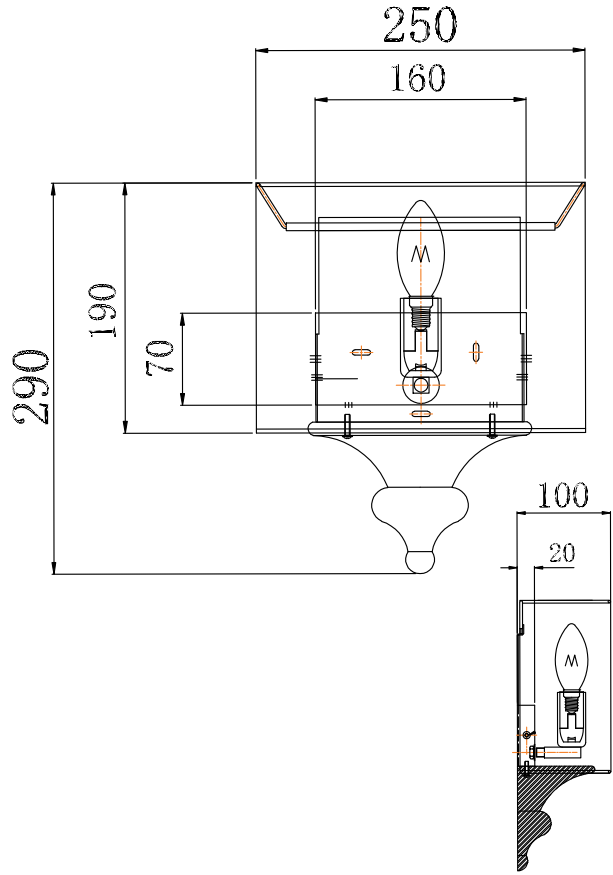

# Instruction

Collection: Modern  
Series: Sailor  
Model: MOD963-WL-01-B  
Wall-mounted

– Wall-mounted

1 x E14 (40w)

**MAYTONI**  
DECORATIVE LIGHTING

[www.maytoni.de](http://www.maytoni.de)