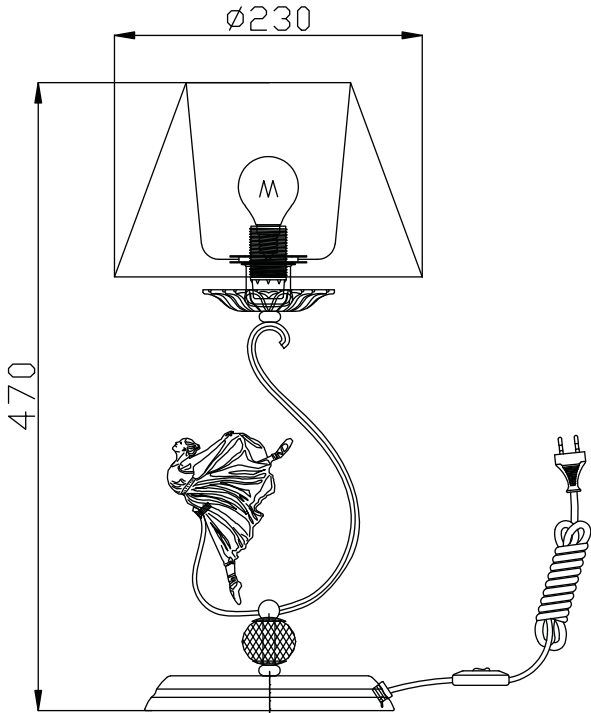

Instruction

Collection: Elegant
Series: Elina
Model: ARM222-11-N
Mobile

1 x E14 (40w)

MAYTONI
DECORATIVE LIGHTING

www.maytoni.de