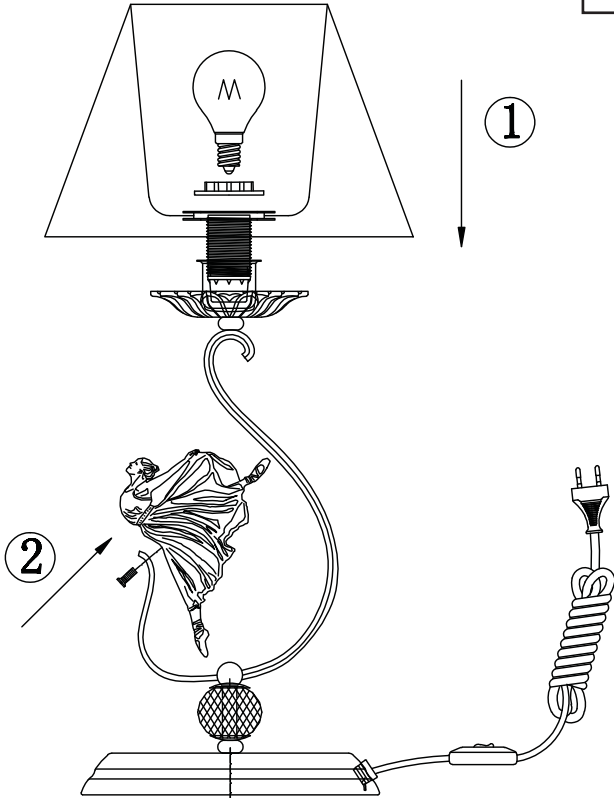

Instruction

Collection: Elegant
Series: Elina
Model: ARM222-11-N
Mobile

1 x E14 (40w)

MAYTONI
DECORATIVE LIGHTING

www.maytoni.de