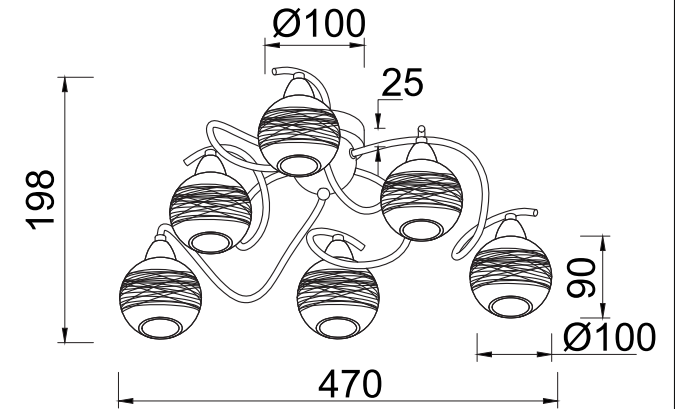

FREYA
TRADITION OF QUALITY

INSTRUCTION

MODEL: FR5163-PL-06-CH
PENDANT LAMP

6 X E14 (40W)

FREYA-LIGHT.COM