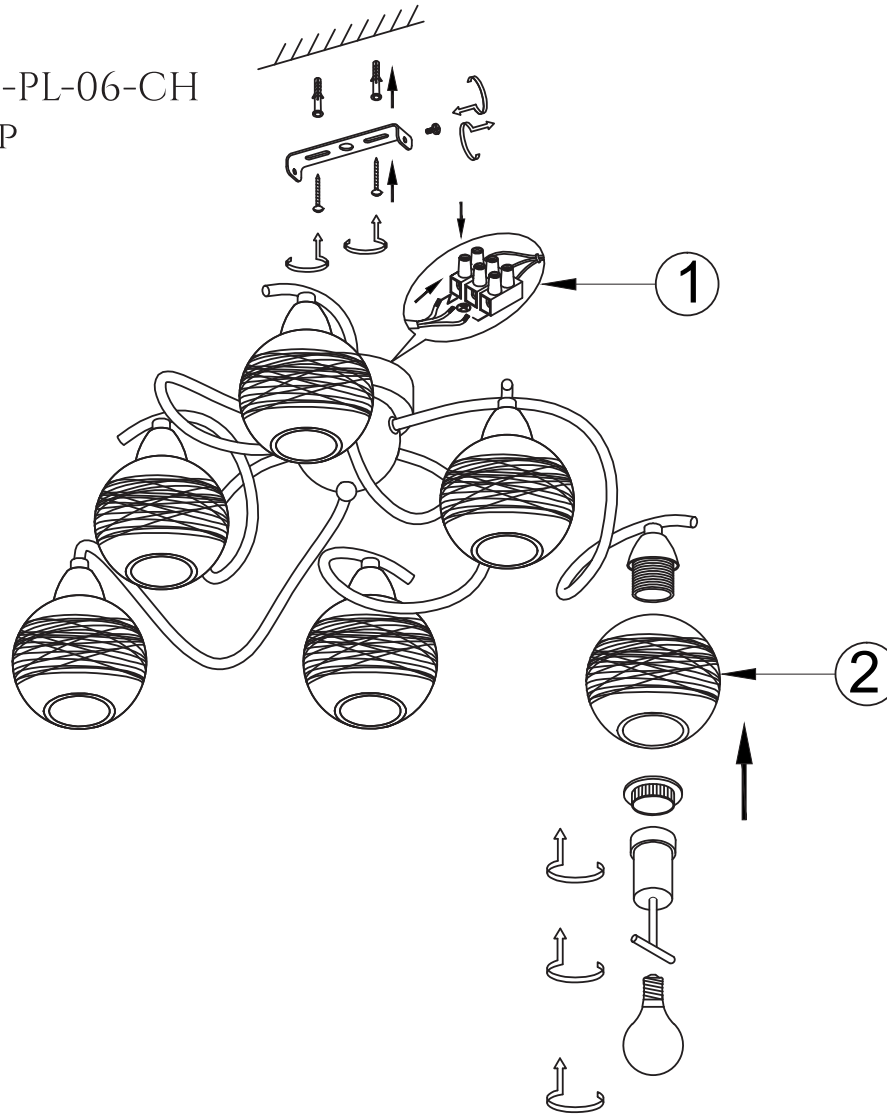

FREYA
TRADITION OF QUALITY

INSTRUCTION

MODEL: FR5163-PL-06-CH
PENDANT LAMP

6 X E14 (40W)

FREYA-LIGHT.COM