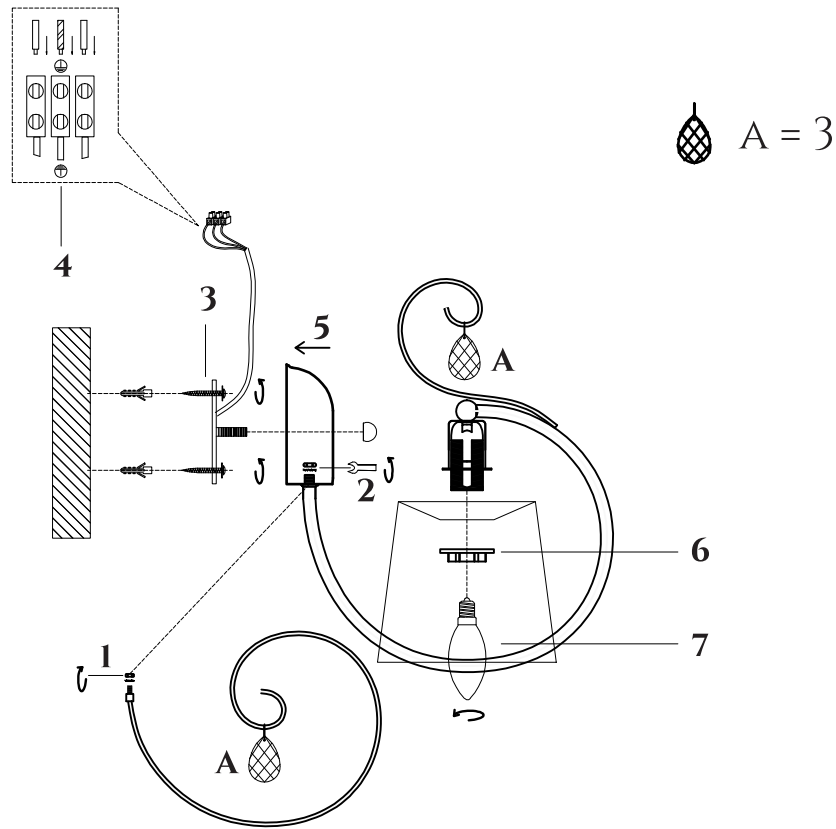

FREYA
TRADITION OF QUALITY

INSTRUCTION

MODEL: FR2020-WL-01-BG
SCONCE

1 X E14 (40W)

FREYA-LIGHT.COM