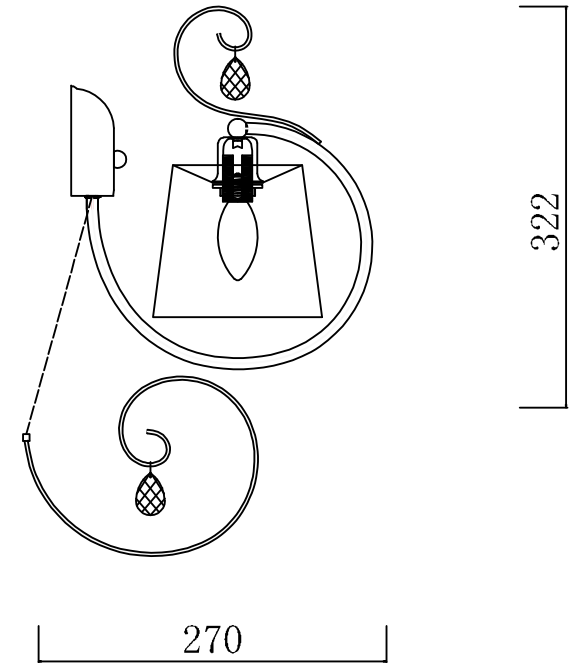

FREYA
TRADITION OF QUALITY

INSTRUCTION

MODEL: FR2020-WL-01-BG
SCONCE

1 X E14 (40W)

FREYA-LIGHT.COM