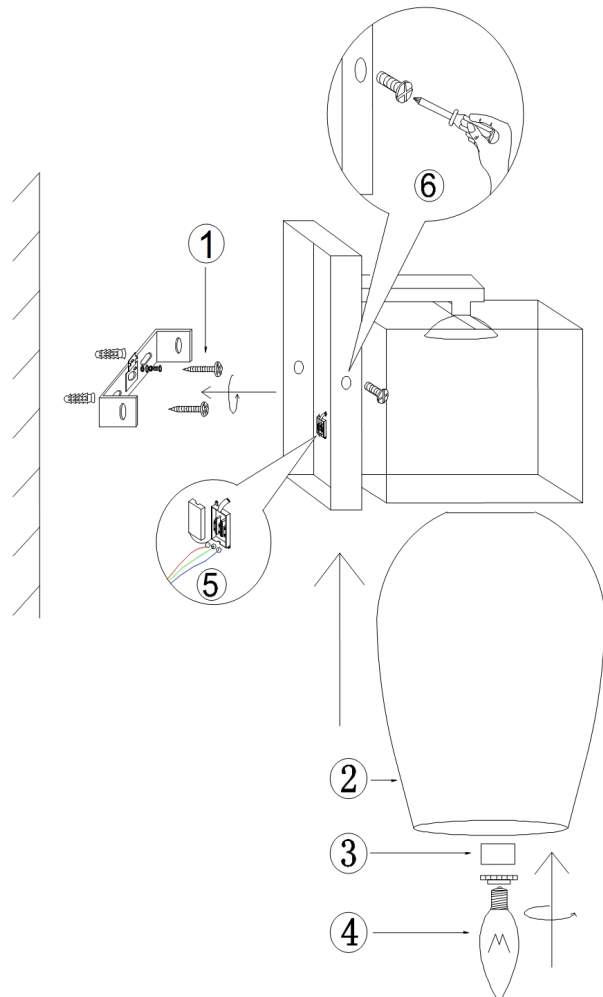

Instruction

Collection: MODERN
Series: CABIN
Model: MOD252-WL-01-B
Wall

1 x E14 (40W)

MAYTONI
DECORATIVE LIGHTING

www.maytoni.de