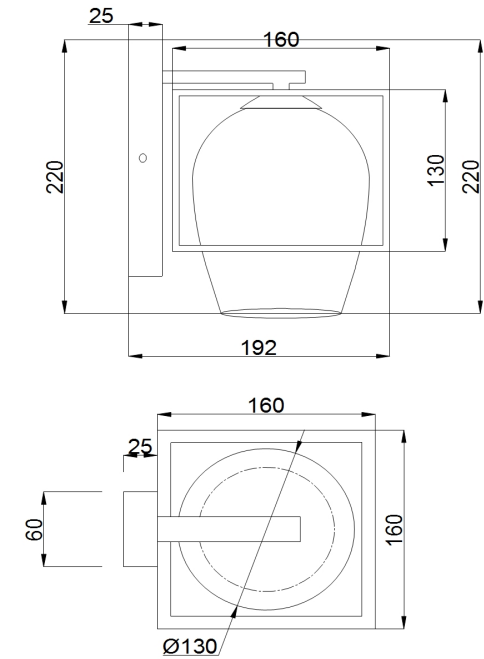

Instruction

Collection: MODERN
Series: CABIN
Model: MOD252-WL-01-B
Wall

1 x E14 (40W)

MAYTONI
DECORATIVE LIGHTING

www.maytoni.de