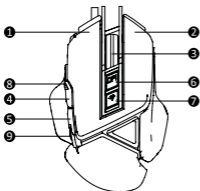

Общ преглед на устройството

Функционални бутони:

1. Ляв бутон
2. Десен бутон
3. Среден бутон и колелце
4. Напред
5. Назад
6. DPI +
7. DPI -
8. Клавиш с огън
9. Desktop ключ

Технически спецификации

- Макс. скорост: 66 ips
- 6 DPI нива
- Макс. ускорение: 22.5 G
- Скорост на реакция: 125/250/500/1000 Hz
- Честота сканиране: 6000 FPS
- Резолюция: 800/1000/1200/1600/2400/3200/4800/6400 по выбору
- Вградена памет за запазване на настройки
- Работна температура (обхват): 0 – 40 °C
- Влажност: <85%

Поддръжка и гаранция

- » За да избегнете конфликти, моля деинсталирайте драйверите на други мишки, преди да инсталирате драйвера за закупената от Вас мишка.
- » Не разглобявайте продукта, не го излагайте на температури, влажност и други, извън посочените по-горе параметри.
- » Ако продуктът бъде изложен на температури извън посочения работен обхват, изключете го и изчакайте, докато температурата се нормализира.
- » Продуктът е с 24 месеца лимитирана гаранция. За повече информация относно употребата и гаранцията, моля отидете на <http://canyon.bg/zadaj-svoja-vpros/>