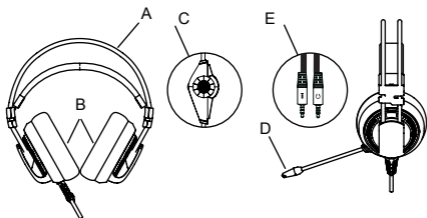

Overview of device

A Headset

B Earpads

C Volume control

D Microphone

E PC extension cable with 3.5mm stereo and mic plugs

Important safety information

WARNING: Permanent hearing damage can occur if a headset is used at high volumes for extended periods of time, so it is important to keep the volume at a safe level, over time your ears adapt to loud volume levels, so a level that may not cause initial discomfort can still damage your hearing. If you experience ringing in your ears after listening with the headset, it means the volume is set too loud. The louder the volume is set, the less time it takes to affect your hearing. So, please take care to listen at moderate levels. Before placing a headset on your ears, turn the volume down completely, then slowly increase it to a comfortable level. Turn down the volume if you can't hear people speaking near you. Avoid turning up the volume to block out noisy surroundings