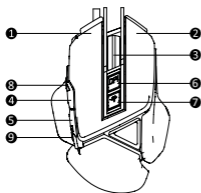

www.gaming.canyon.eu

Overview of device

The functional buttons

1. Left key
2. Right key
3. Middle button & wheel
4. Forward
5. Backward
6. DPI+
7. DPI-
8. Fire key
9. Desktop key

Technical specifications

- Max Moving speed: 66 ips
- 6 DPI levels
- Max Acceleration : 22.5 G
- Response Rate: 125/250/500/1000 Hz
- Scanning frequency: 6000 FPS
- Resolution: 800/1000/1200/1600/2400/3200/4800/6400 selectable
- Onboard memory to store your settings
- Operating Temperature Range: 0 – 40 °C
- Transportation Humidity Range: <85%