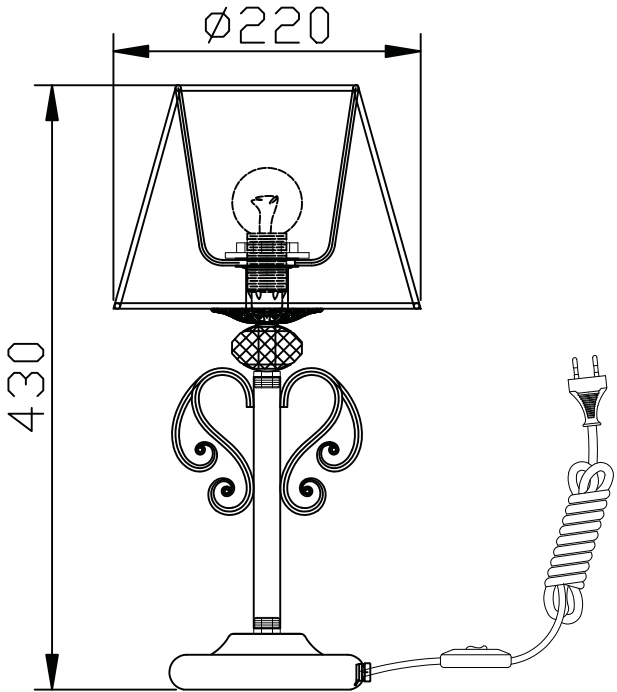

Instruction

Collection: Elegant
Series: Vintage
Model: ARM420-22-G
Mobile

1 x E14 (40w)

MAYTONI
DECORATIVE LIGHTING

www.maytoni.de