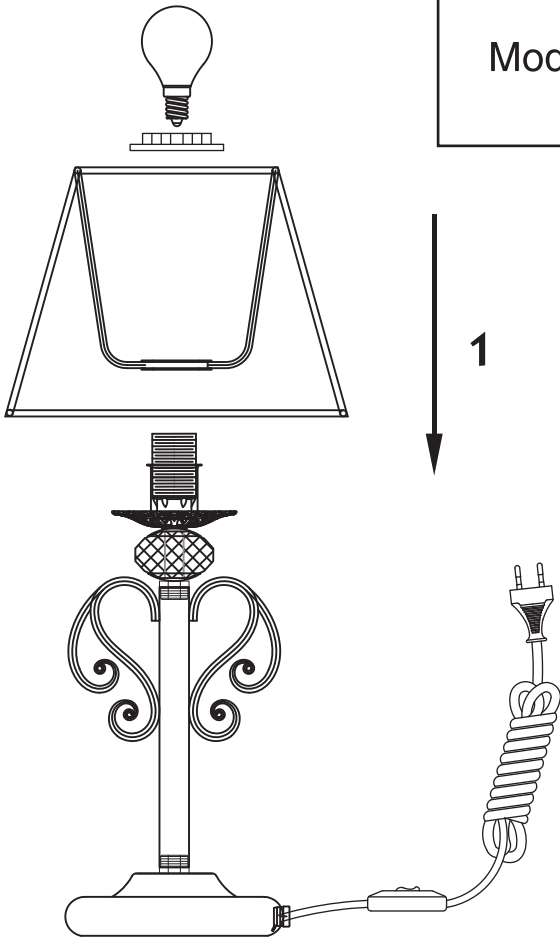

Instruction

Collection: Elegant
Series: Vintage
Model: ARM420-22-G
Mobile

1 x E14 (40w)

MAYTONI
DECORATIVE LIGHTING

www.maytoni.de