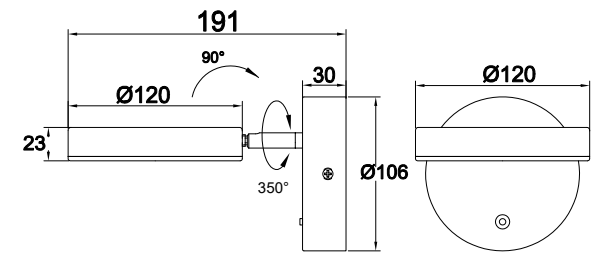

Instruction

MOD070WL-L8B3K

MAX 8W
450 Lumen

Model: MOD070WL-L8B3K
Collection: Technical
Series: Fad

Wall Lamps