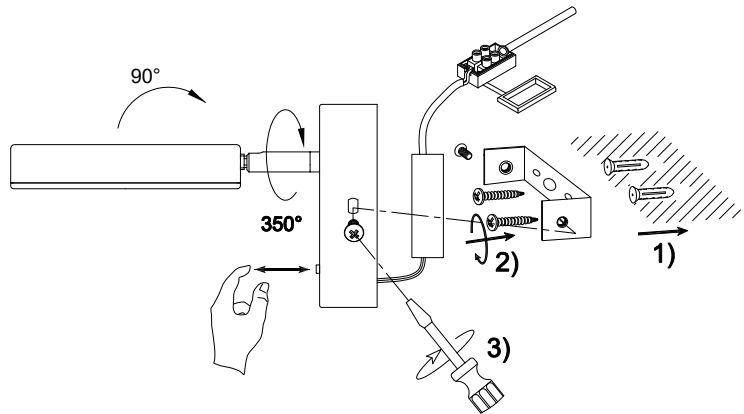

Instruction

MOD070WL-L8B3K

MAX 8W
450 Lumen

Model: MOD070WL-L8B3K
Collection: Technical
Series: Fad

Wall Lamps