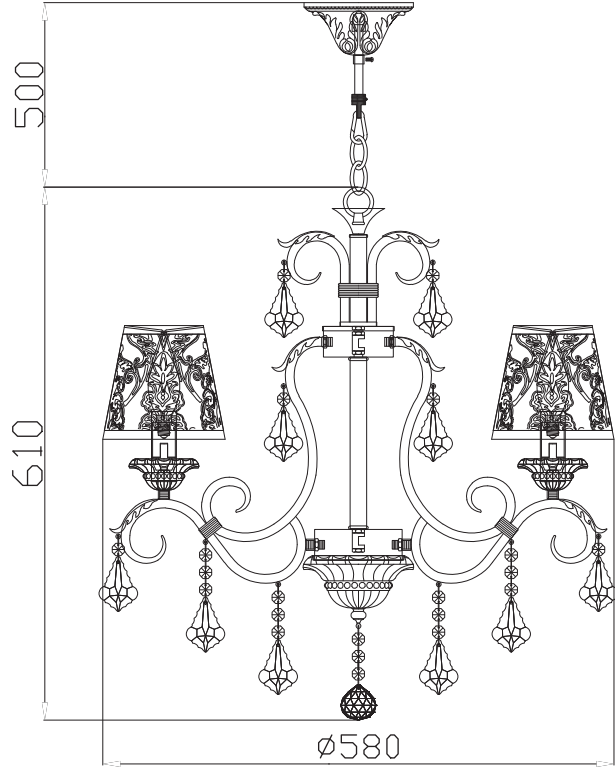

# Instruction

Collection: Elegant  
 Series: Velvet  
 Model: ARM219-05-G  
 Suspended

- A = 5
- B = 5
- C = 5
- D = 5
- E = 5
- F = 1

5 x E14 (40w)

**MAYTONI**  
 DECORATIVE LIGHTING

[www.maytoni.de](http://www.maytoni.de)