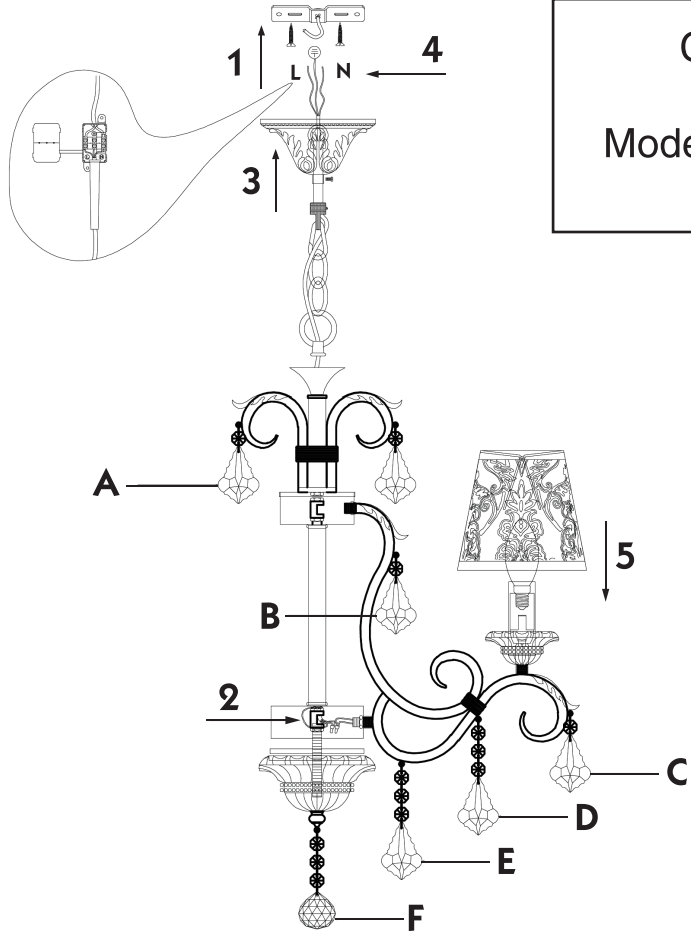

# Instruction

Collection: Elegant  
 Series: Velvet  
 Model: ARM219-05-G  
 Suspended

- A = 5
- B = 5
- C = 5
- D = 5
- E = 5
- F = 1

5 x E14 (40w)

**MAYTONI**  
 DECORATIVE LIGHTING

[www.maytoni.de](http://www.maytoni.de)