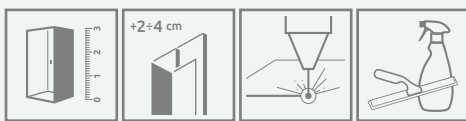

ADDITIONAL OPTIONS | ДОПОЛНИТЕЛЬНЫЕ ОПЦИИ