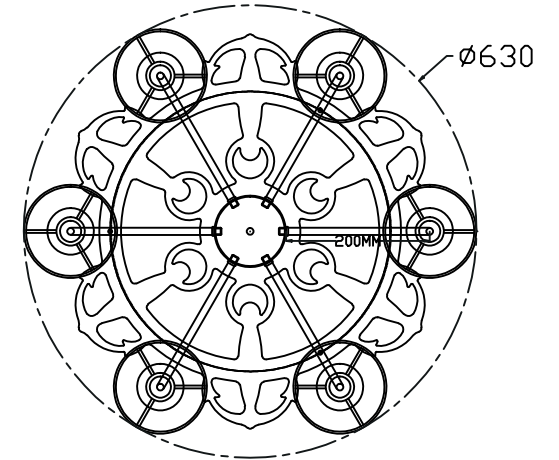

# INSTRUCTION

**MODEL:** FR5100-CL-06-WG  
**CHANDELIER**

6 X E14 (40W)

FREYA-LIGHT.COM