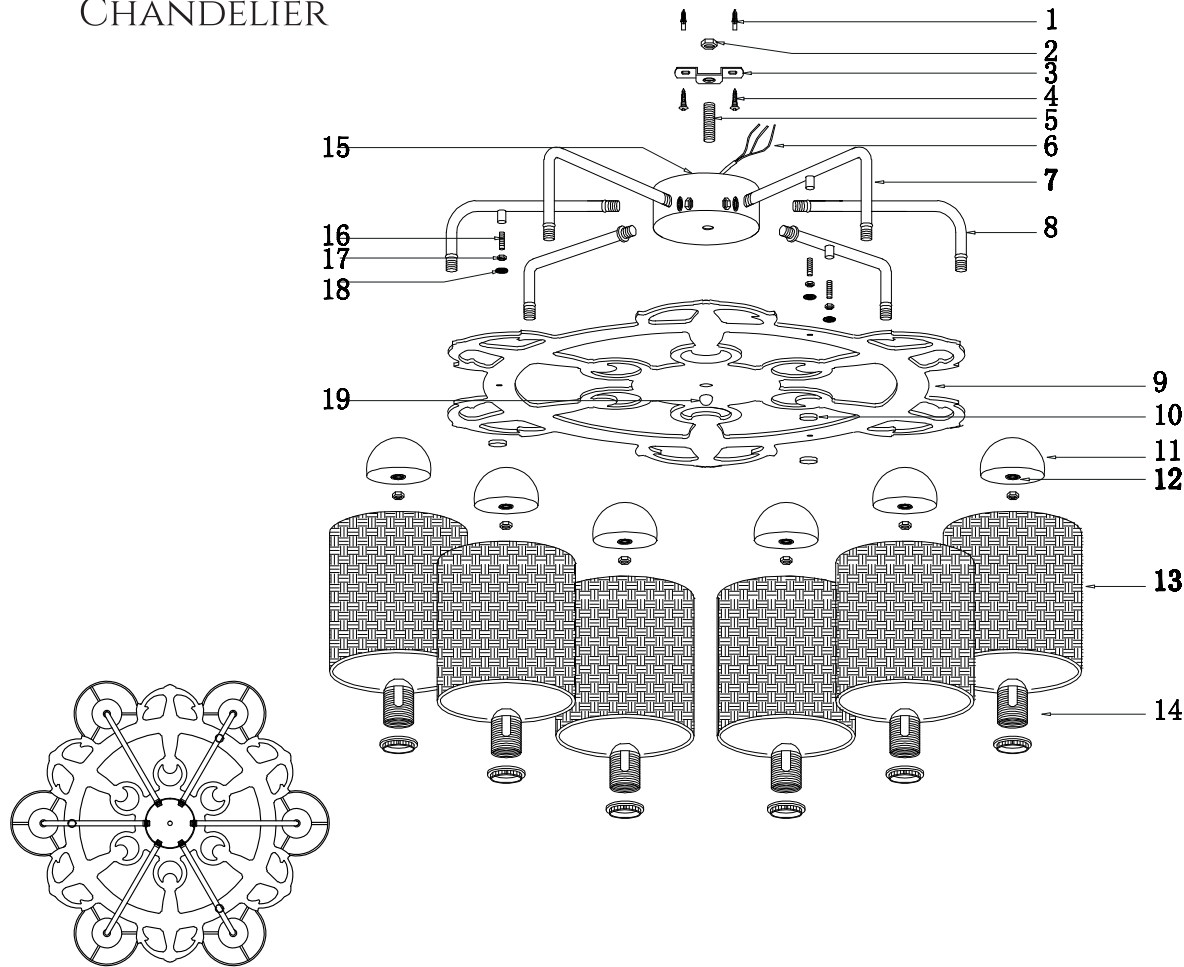

# INSTRUCTION

**MODEL:** FR5100-CL-06-WG  
**CHANDELIER**

6 X E14 (40W)

FREYA-LIGHT.COM