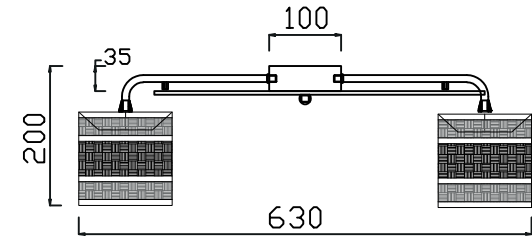

# INSTRUCTION

**MODEL:** FR5100-CL-06-WG  
**CHANDELIER**

6 X E14 (40W)

FREYA-LIGHT.COM