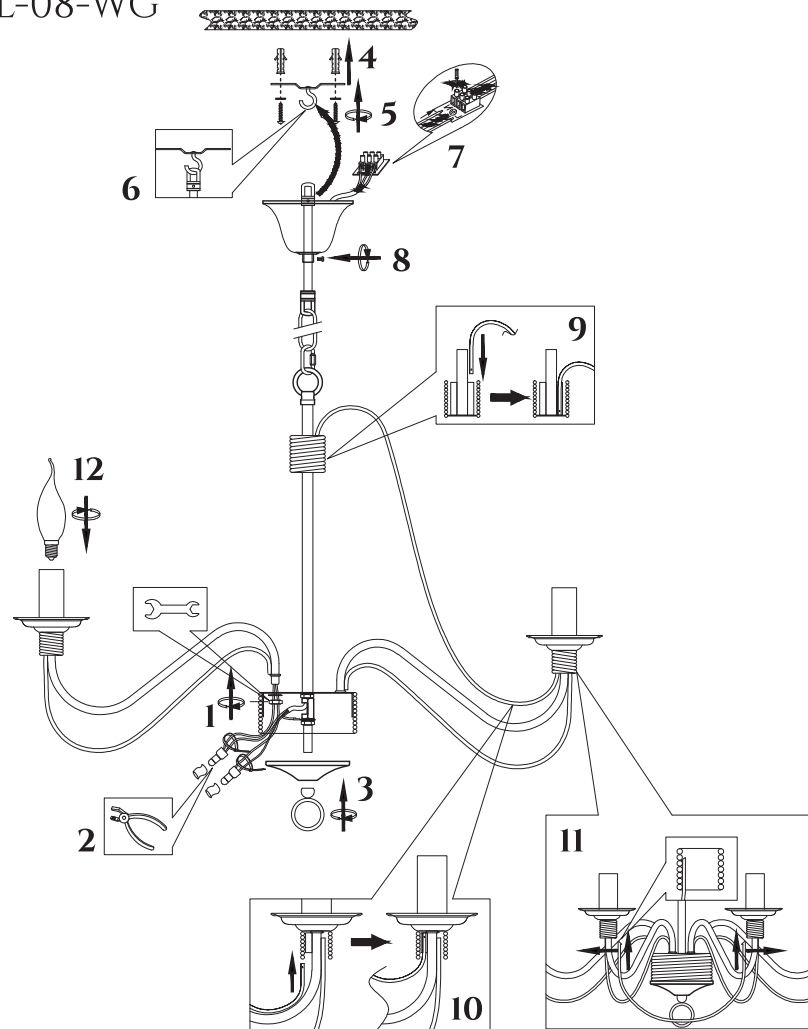

FREYA
TRADITION OF QUALITY

INSTRUCTION

MODEL: FR2046-PL-08-WG
CHANDELIER

8 X E14 (60W)

FREYA-LIGHT.COM