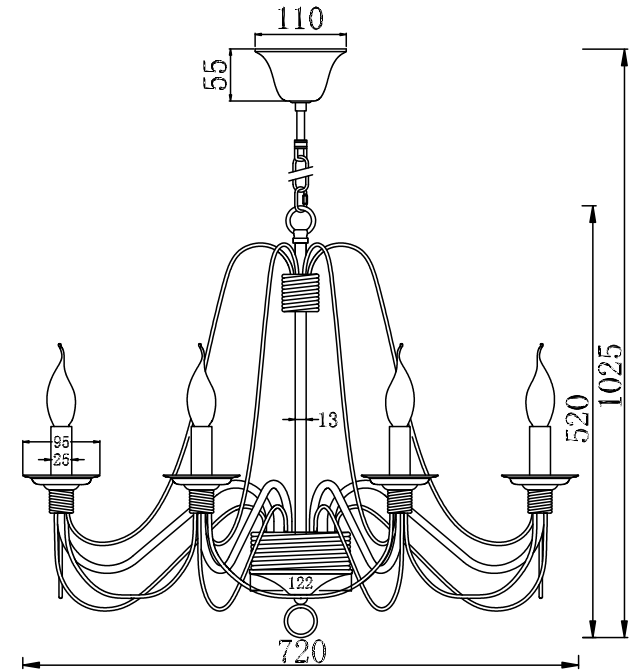

FREYA
TRADITION OF QUALITY

INSTRUCTION

MODEL: FR2046-PL-08-WG
CHANDELIER

8 X E14 (60W)

FREYA-LIGHT.COM