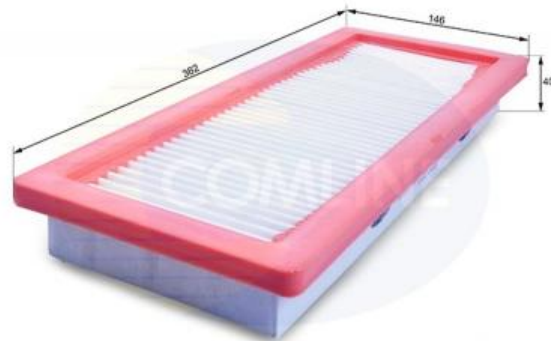

AUTO PARTS

Product Bulletin

EAF793 - Air Filter

Vehicles

CITROEN, DS, MINI, OPEL, PEUGEOT,

Technical Info

Height (mm) 40
 Length (mm) 362
 Width (mm) 146

**All dimensions are in mm.