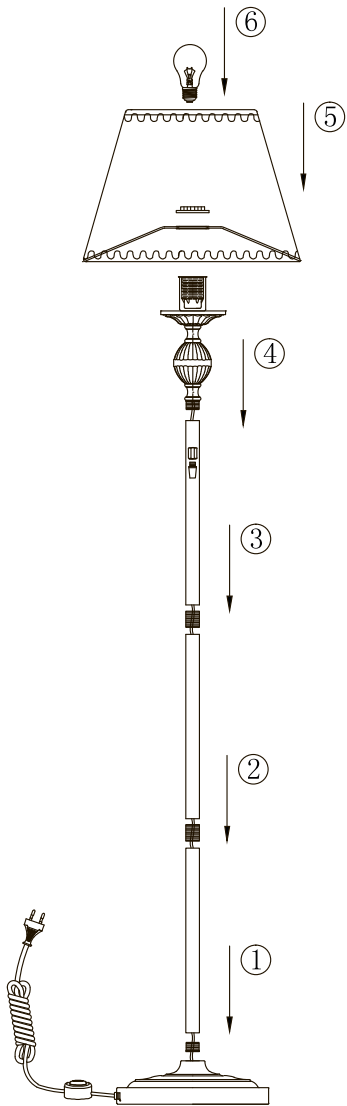

Instruction

Collection: Royal Classic
Series: Vals
Model: RC098-FL-01-R
Floor Lamps

I - Floor Lamps

1 x E27 (40w)

MAYTONI
DECORATIVE LIGHTING
www.maytoni.de