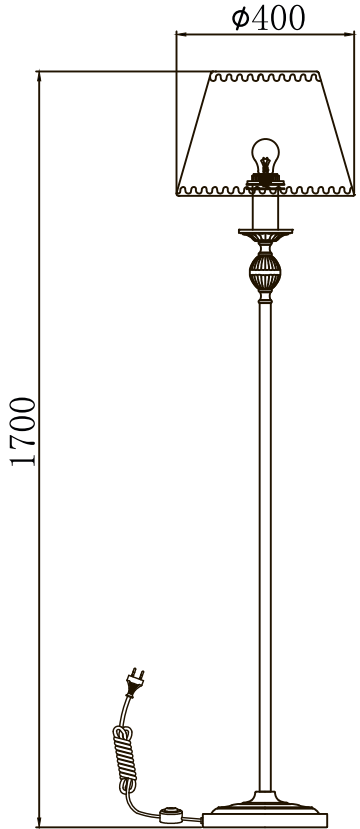

Instruction

Collection: Royal Classic
Series: Vals
Model: RC098-FL-01-R
Floor Lamps

I - Floor Lamps

1 x E27 (40w)

MAYTONI
DECORATIVE LIGHTING
www.maytoni.de