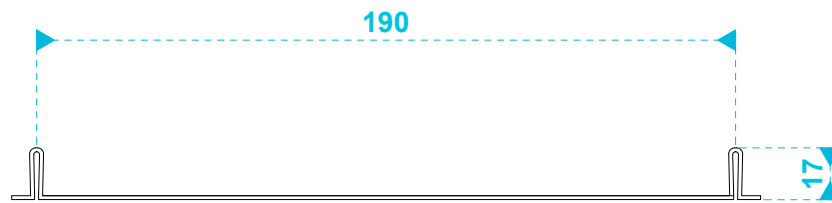

model name

CM20DTS

product type

built-in loudspeaker

file modification date

2018 - 08 - 06

unit of measurement

mm

page

1 / 2

model name	product type	file modification date	unit of measurement	page
tile rail and rail spacer	installation rails	2018 - 08 - 06	mm	2 / 2