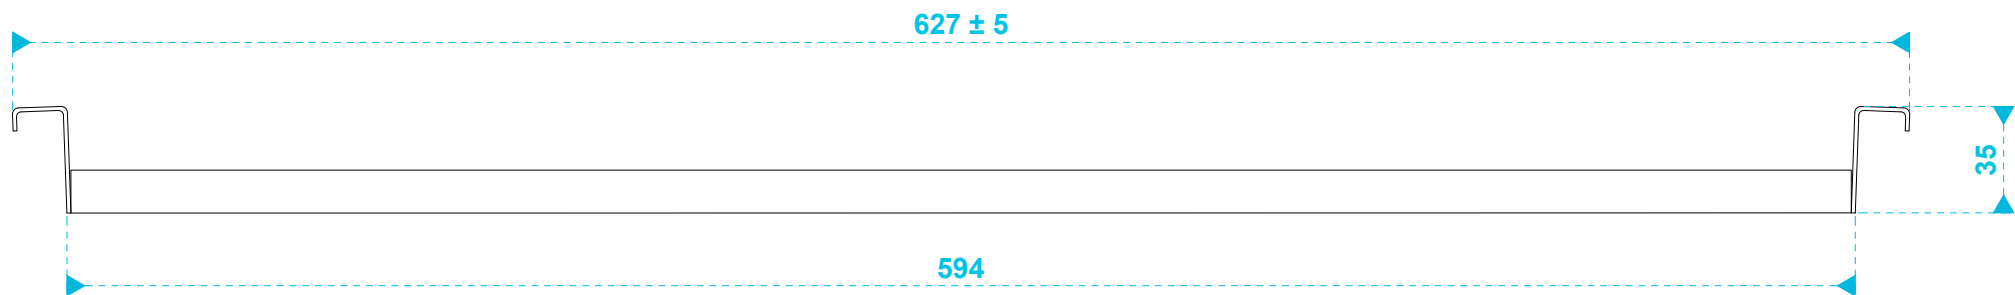

model name

CM20DTS

product type

built-in loudspeaker

file modification date

2018 - 08 - 06

unit of measurement

mm

page

1 / 2

model name	product type	file modification date	unit of measurement	page
tile rail and rail spacer	installation rails	2018 - 08 - 06	mm	2 / 2