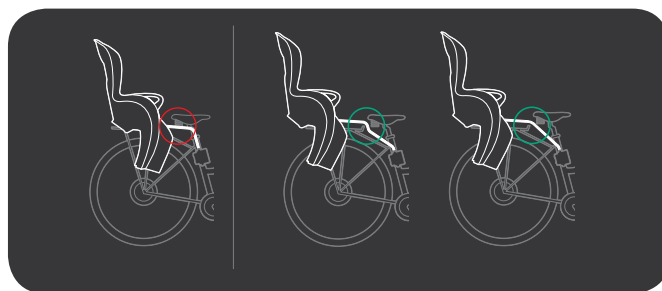

KISS/SLEEPY/SMILEY
Art.#: 603078
Ean: 7029776030786
Pcs/box: 3

603078
7029776030786

3

SIESTA/CARESS
Art.#: 603083
Ean: 7029776030830
Pcs/box: 3

603083
7029776030830

3

*Due to product modifications, all Smiley models older than 2012 are compatible with Siesta/Caress extra bars.