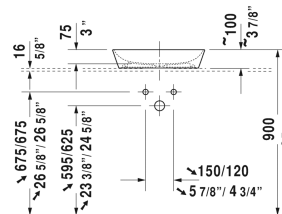

Cape Cod Washbowl # 233950..00 / 233950..00 / 233950..00

< 19 5/8" Inch >

Washbowl	Dimension	Weight	Order number
without faucet deck, without overflow, hardware included, 19 5/8" Inch			
Colors			
00 White 26 White/White Satin Matte 32 White Satin Matte			
Variant			
☒ inside color White, outside color White	19 5/8" x 16" Inch	12.8 lb	233950..00
☒ inside color White, outside color White Satin Matte	19 5/8" x 16" Inch	12.8 lb	233950..00
☒ inside color White Satin Matte, outside color White Satin Matte	19 5/8" x 16" Inch	12.8 lb	233950..00
Infobox			
Made of DuraCeram, Duravit recommends the following faucets for # 233950: Hansgrohe Logis 190 # 71090001			
Sanitary ceramics with the special WonderGliss surface finish will remain clean and attractive-looking for a long time to come. When ordering WonderGliss please add a "1" as eleventh digit to the model number.			
Slotted waste for washbasins without overflow	2" Inch	0.7 lb	005024
Design Siphon		3.3 lb	005036
Suitable products			
Vanity unit wall-mounted 1 pull-out compartment, countertop including one cut-out, for 1 above-counter basin centered, 31 1/2" x 21 5/8" Inch	31 1/2" x 21 5/8" Inch		KT6694
Vanity unit wall-mounted 1 pull-out compartment, countertop including one cut-out, for 1 above-counter basin centered, 39 3/8" x 21 5/8" Inch	39 3/8" x 21 5/8" Inch		KT6695
Vanity unit wall-mounted 1 pull-out compartment, countertop including one cut-out, for 1 above-counter basin centered, 47 1/4" x 21 5/8" Inch	47 1/4" x 21 5/8" Inch		KT6696

All drawings contain the necessary measurements which are subject to standard tolerances. They are stated in inch & mm and are non-binding. Exact measurements, in particular for customized installation scenarios, can only be taken from the finished ceramic piece.