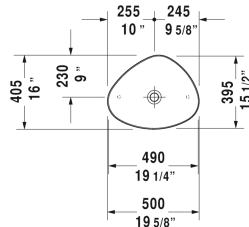

Cape Cod Washbowl # 233950..00 / 233950..00 / 233950..00

< 19 5/8" Inch >

Washbowl	Dimension	Weight	Order number
without faucet deck, without overflow, hardware included, 19 5/8" Inch			
Colors			
00 White 26 White/White Satin Matte 32 White Satin Matte			
Variant			
☒ inside color White, outside color White	19 5/8" x 16" Inch	12.8 lb	233950..00
☒ inside color White, outside color White Satin Matte	19 5/8" x 16" Inch	12.8 lb	233950..00
☒ inside color White Satin Matte, outside color White Satin Matte	19 5/8" x 16" Inch	12.8 lb	233950..00
Infobox			
Made of DuraCeram, Duravit recommends the following faucets for # 233950: Hansgrohe Logis 190 # 71090001			
Sanitary ceramics with the special WonderGliss surface finish will remain clean and attractive-looking for a long time to come. When ordering WonderGliss please add a "1" as eleventh digit to the model number.			
Slotted waste for washbasins without overflow	2" Inch	0.7 lb	005024
Design Siphon		3.3 lb	005036
Suitable products			
Vanity unit wall-mounted 1 pull-out compartment, countertop including one cut-out, for 1 above-counter basin centered, 31 1/2" x 21 5/8" Inch	31 1/2" x 21 5/8" Inch		KT6694
Vanity unit wall-mounted 1 pull-out compartment, countertop including one cut-out, for 1 above-counter basin centered, 39 3/8" x 21 5/8" Inch	39 3/8" x 21 5/8" Inch		KT6695
Vanity unit wall-mounted 1 pull-out compartment, countertop including one cut-out, for 1 above-counter basin centered, 47 1/4" x 21 5/8" Inch	47 1/4" x 21 5/8" Inch		KT6696