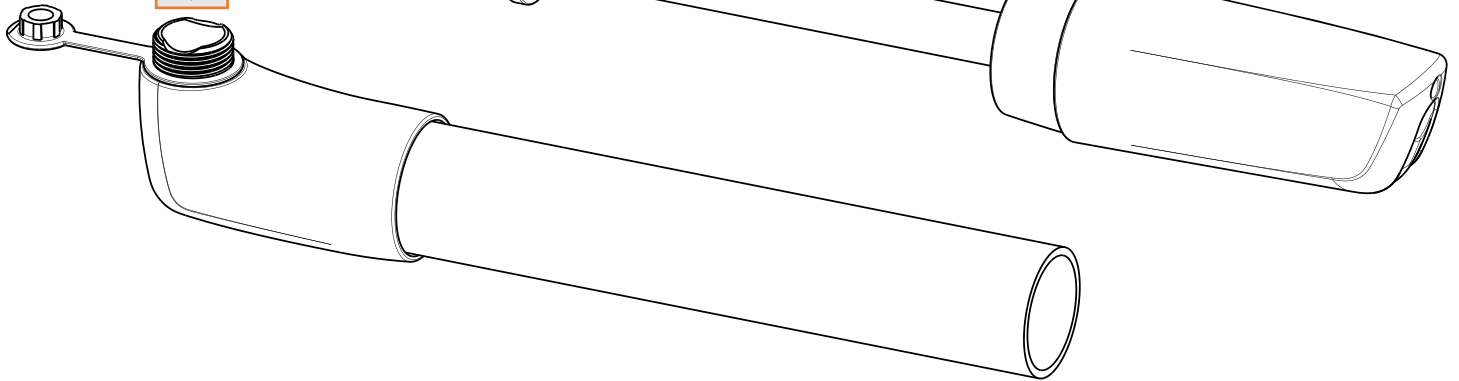

SHOP-NR. 10146
ITEM NO. 3209
Ventilgummi
Valve washer

SHOP-NR. 11207
ITEM NO. 3285
Manschetten O-Ring 18,5 x 2,5 mm
O-Ring seal 18,5 x 2,5 mm

SHOP-NR. 10228
ITEM NO. 3008102675
Lüfter
Reversible air valve

SHOP-NR. 10420
2 Punkt Pumpenhalter
Pump clip

SHOP-NR. 11039
Reparaturset reversibel
Repair kit reversible