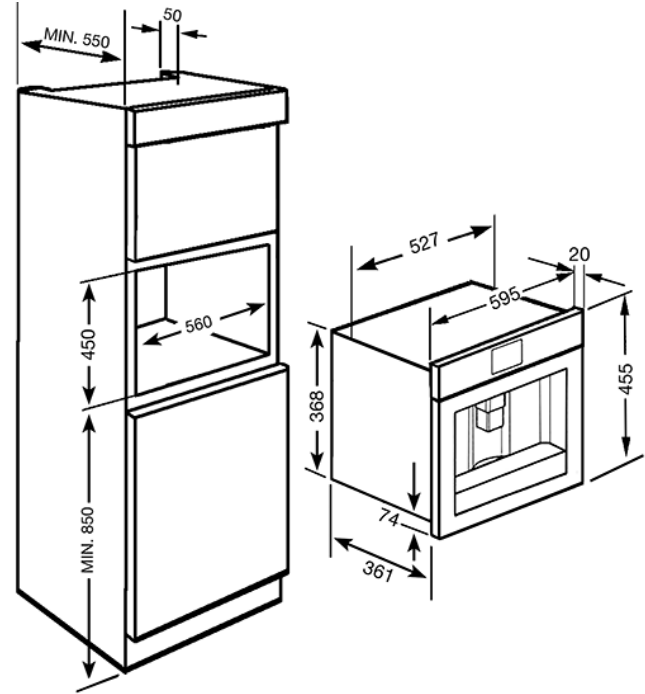

Compact 60cm x 45cm Black Glass Linea Coffee Machine
EAN13: 8017709269852

- **Aesthetics** • Black Stopsol glass • No. of display languages: 13 • Type of control setting: Linea Illuminated control knobs •
- **Programs / Functions** • Automatic programmes: 30 • Coffee function (single or double) • Hot Water function • Automatic Cappuccino maker with separate tank for milk • Hot water function: for tea or other drinks • Ground coffee option with adjustable coffee grinder • Adjustable coffee intensity: 3 levels (Ristretto, Espresso and Lungo) • Variable coffee length: 3 levels • Adjustable cappuccino foam • Programmed automatic switch-on • Automatic rinsing: At every switch on/off • Automatic descaling • Variable coffee temperature: 2 levels • Adjustable coffee grinder • Automatic energy saving stand by •
- **Technical Features** • Coffee granules compartment • Ground coffee compartment • Removable water container • Used coffee waste container: (14 single, 7 double) • Height-adjustable coffee spout • Steam dispenser • Drip tray • Grinder: Stainless steel conical grinder • Installation: On telescopic guides • Removable milk jug • Water container capacity: 1.80 litres • Coffee granule container capacity: 220 g • Pump pressure: 15 bar • Lights: 2 x LED •
- **Electrical Connection** • Nominal power: 1350W • Current: 5.6 Amp • Voltage (V): 220-240 V • Frequency (Hz): 50-60 Hz • Power supply cable length: 180 cm