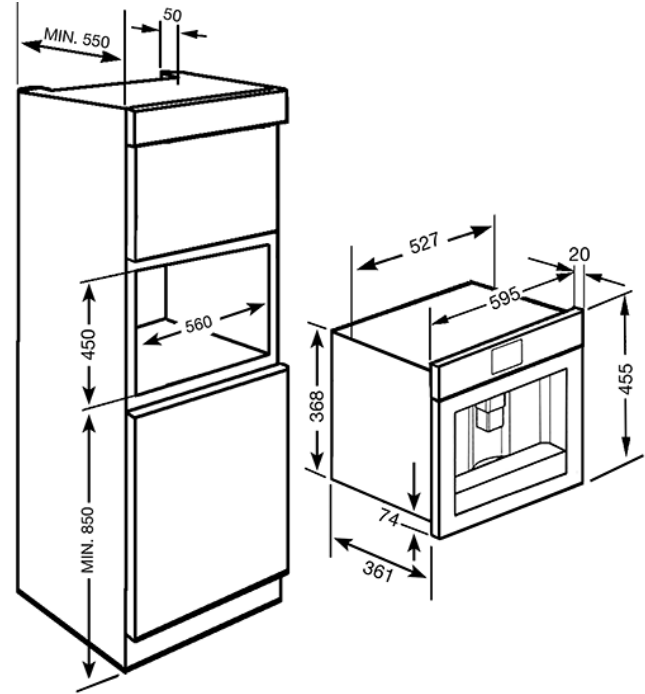

Compact 60cm x 45cm Dark Silver Glass Linea Coffee Machine
EAN13: 8017709264383

• **Aesthetics** • Dark Silver Stopsol glass • No. of display languages: 13 • Type of control setting: Linea Illuminated control knobs • **Programs / Functions** • Automatic programmes: 30 • Coffee function (single or double) • Hot Water function • Automatic Cappuccino maker with separate tank for milk • Hot water function: for tea or other drinks • Ground coffee option with adjustable coffee grinder • Adjustable coffee intensity: 3 levels (Ristretto, Espresso and Lungo) • Variable coffee length: 3 levels • Adjustable cappuccino foam • Programmed automatic switch-on • Automatic rinsing: At every switch on/off • Automatic descaling • Variable coffee temperature: 2 levels • Adjustable coffee grinder • Automatic energy saving stand by • **Technical Features** • Coffee granules compartment • Ground coffee compartment • Removable water container • Used coffee waste container: (14 single, 7 double) • Height-adjustable coffee spout • Steam dispenser • Drip tray • Grinder: Stainless steel conical grinder • Installation: On telescopic guides • Removable milk jug • Water container capacity: 1.80 litres • Coffee granule container capacity: 220 g • Pump pressure: 15 bar • Lights: 2 x LED • **Electrical Connection** • Nominal power: 1350W • Current: 5.6 Amp • Voltage (V): 220-240 V • Frequency (Hz): 50-60 Hz • Power supply cable length: 180 cm