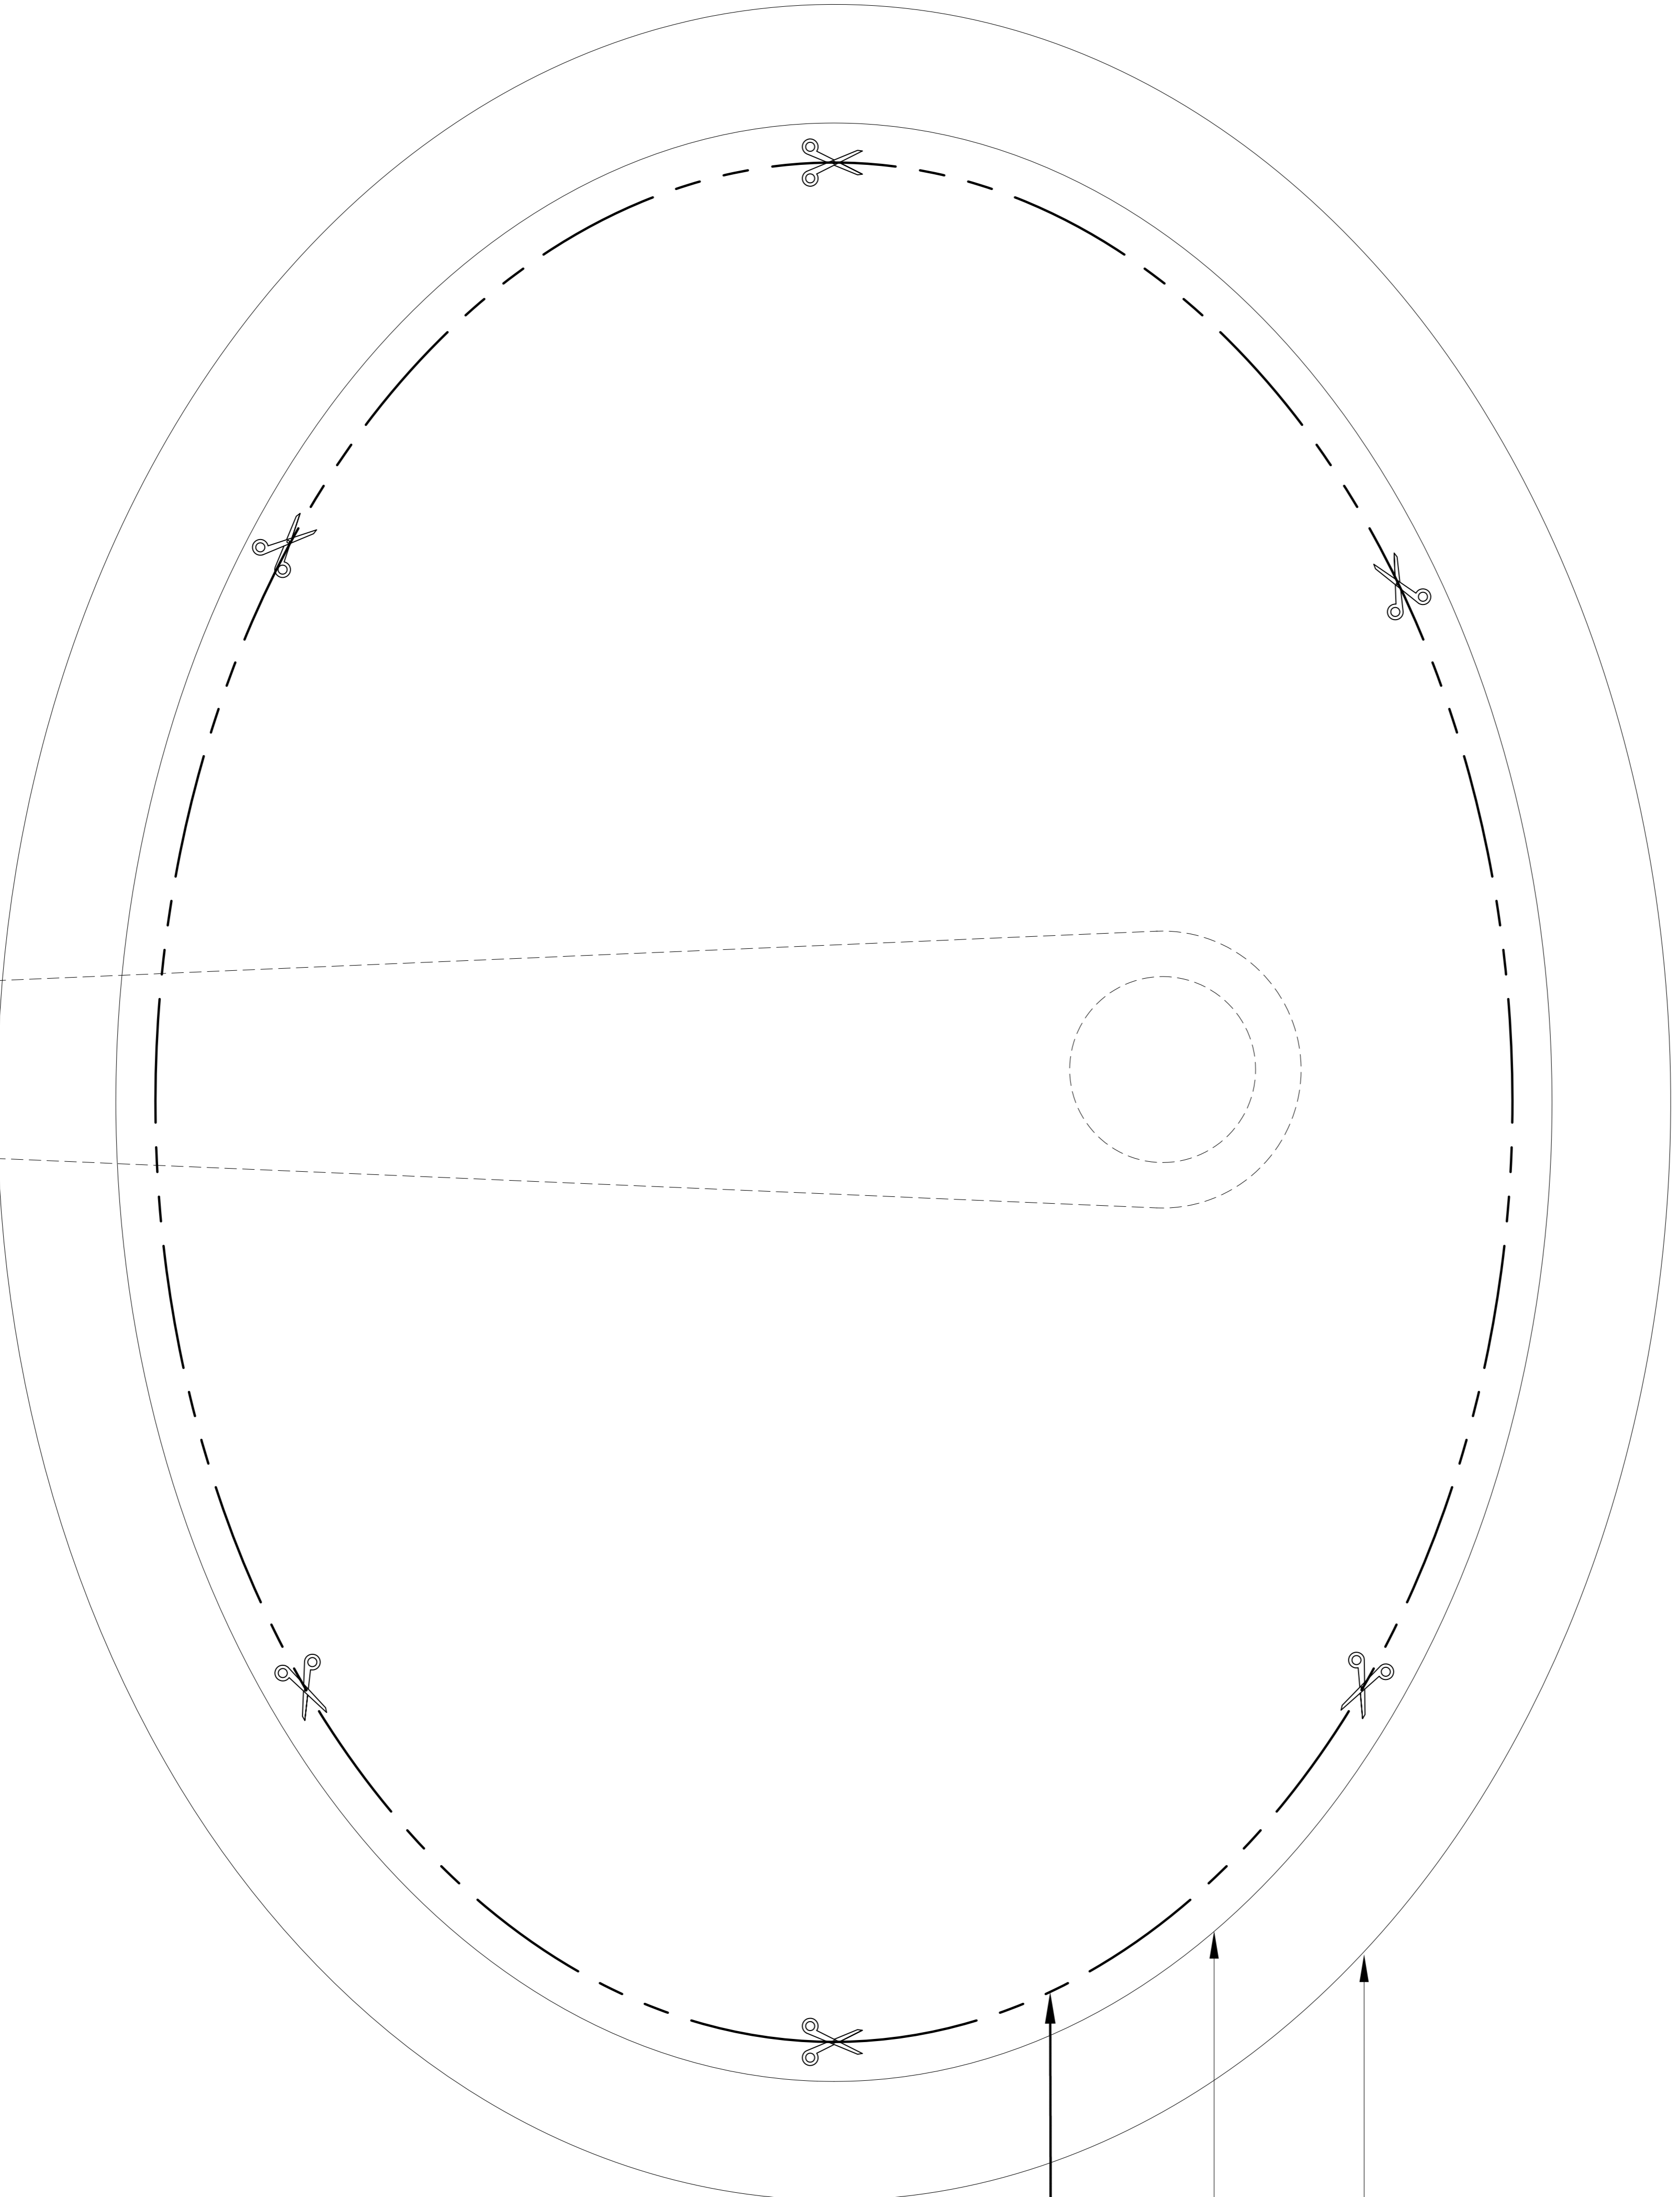

REAR LINE
↑

FRONT LINE
↓

Outer Rim of Basin
Inner Rim of Basin

RECOMMENDED CUT-LINE

DISCLAIMER :
Cut-line shown in the drawing may vary from actual product by ± 5mm.