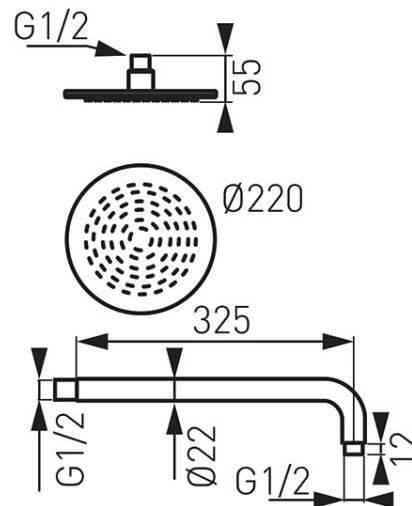

Code: NPT03

Rotondo 9" - shower set

<https://www.ferrocompany.com/product-3053-NPT03.html>Individual packaging: **1, package with bar code allowing for retail sale**Collective packaging: **10**

Available to the end of existing stock.

- 220 mm brass plate head
- quick limescale removal system,
- rain jet
- L=325 mm shower arm with ball joint
- G1/2 connector
- rosette
- chrome