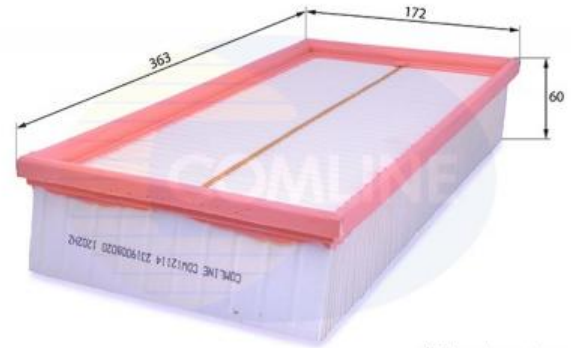

AUTO PARTS

Product Bulletin

CDW12114 - Air Filter

Vehicles

DAEWOO, MERCEDES-BENZ, SSANGYONG, TATA,

Technical Info

Height (mm)	60
Length (mm)	363
Width (mm)	172

**All dimensions are in mm.