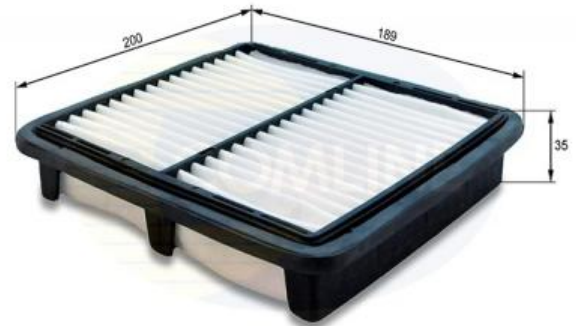

AUTO PARTS

Product Bulletin

CDW12101 - Air Filter

Vehicles

CHEVROLET, DAEWOO,

Technical Info

Height (mm) 35
 Length (mm) 200
 Width (mm) 189

**All dimensions are in mm.