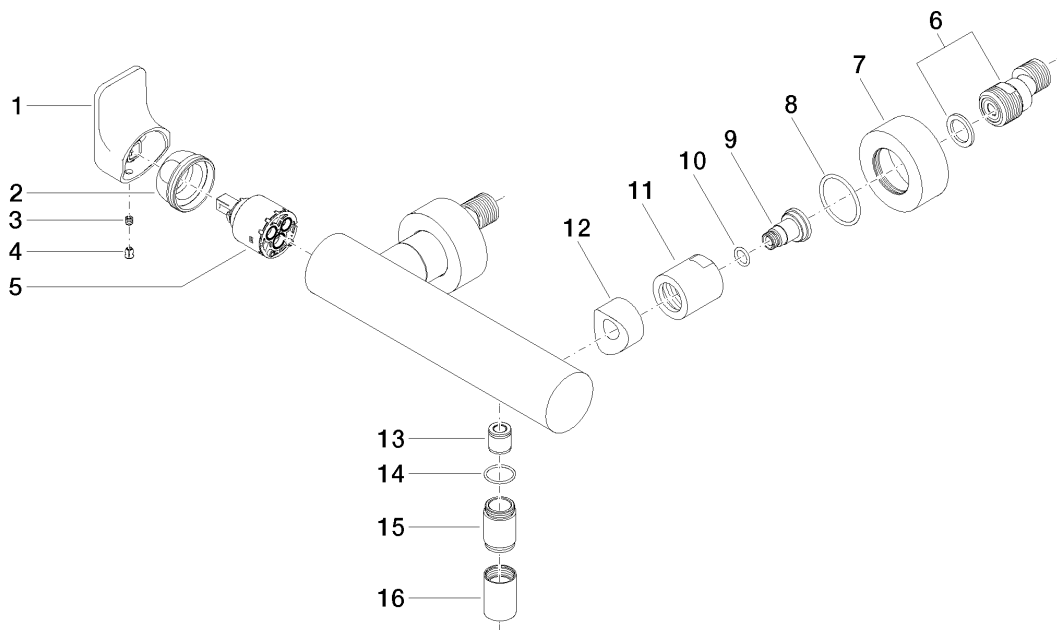

CULT Single-lever shower mixer for wall mounting

Article number: 33301960

Exploded assembly drawing

CULT Single-lever shower mixer for wall mounting

Article number: 33301960

Order quantity

No.	Article number	Name	Installation quantity
1	092096004ff	rosette	1
2	092404107ff	nut	1
3	09311103090	pin	1
4	09312001790	plug	1
5	09150506290	cartridge	1
6	0411040300090	connection	2
7	092762004ff	rosette	2
8	09141011990	seal	2
9	09290500520ff	nipple	2
10	09141000890	seal	2
11	092310048ff	nut	2
12	091840059ff	sleeve	1
13	09230104090	back-flow preventer	1
14	09141003290	seal	1
15	09240311520ff	nipple	1
16	092102069ff	cover	1