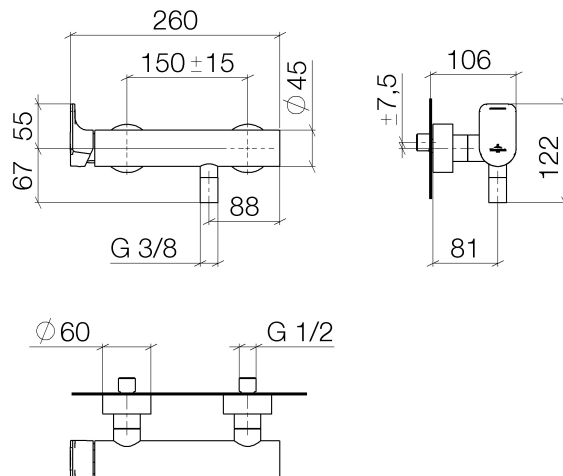

Product specifications

- **3/8" shower outlet**
- slide-on rosettes \varnothing 60 mm
- 1/2" connection
- gauge 150 mm - 15 mm

Intrinsic protection against back flow.

Surfaces

- chrome 33301960-00
- matt black 33301960-33

Exploded assembly drawing

Bath & Spa

CULT Single-lever shower mixer for wall mounting

Article number: 33301960

Order quantity

No.	Article number	Name	Installation quantity
------------	-----------------------	-------------	------------------------------

Flow rate chart