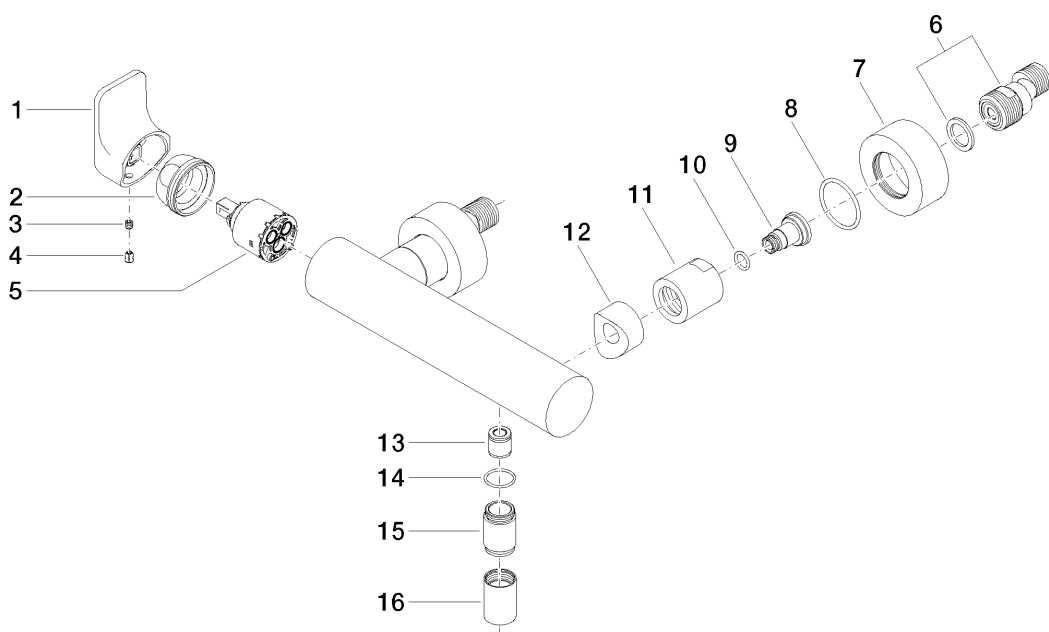

Product specifications

- **3/8" shower outlet**
- slide-on rosettes \varnothing 60 mm
- 1/2" connection
- gauge 150 mm - 15 mm

Intrinsic protection against back flow.

Surfaces

- chrome 33301960-00
- matt black 33301960-33

Exploded assembly drawing

Bath & Spa

CULT Single-lever shower mixer for wall mounting

Article number: 33301960

Order quantity

No.	Article number	Name	Installation quantity
------------	-----------------------	-------------	------------------------------

Flow rate chart