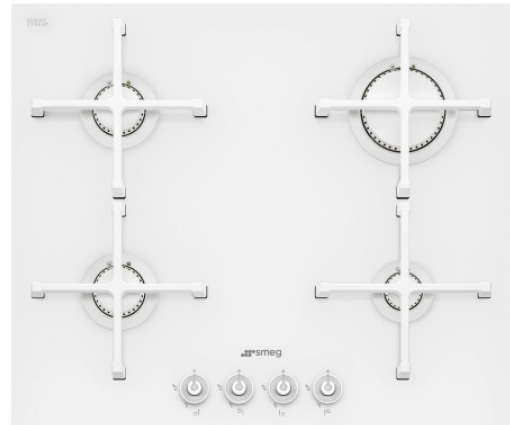

PV164CB

linea Aesthetic

EAN13: 8017709179090

Product Family :Hob

Dimensions :60 cm

Type :Gas

Colour :White

Built-in type :Ultra-low profile

Power supply :Gas

TYPE

- Power supply: Gas
- Built-in type: Ultra-low profile

- Product Family: Hob
- Dimensions: 60 cm
- Type: Gas

AESTHETICS

- Colour: White
- Glass type: Ceramic
- Type of control setting: Control knobs
- No. of controls: 4
- Glass edge: Straight edge
- Pan stands: Cast iron
- Burners: Vertical flame, flat design
- Serigraphy colour: Grey

- Aesthetics: Linea
- Design: Flat
- Material: Glass
- Control knob position: Front
- Control knobs: Linea
- Controls colour: White
- Glass on Steel: Yes
- Pan Stand Coating: Enamelled
- Burners Material: Alluminium

- 2nd zone position: Rear-left
- 4th zone position: Front-right
- 2nd zone type: Gas - Semi Rapid
- 4th zone type: Gas - AUX
- 2nd zone power: 1700 W
- 4th zone power: 1100 W

TECHNICAL FEATURES

- Gas Type: G20 Natural gas
- Automatic Ignition: Yes