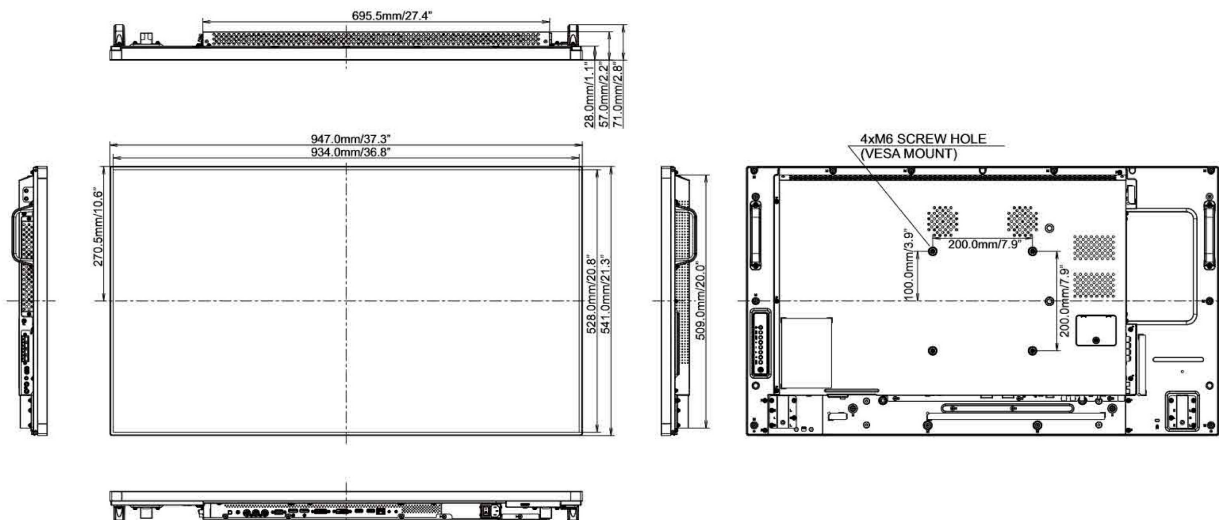

09 DIMENSIONS / WEIGHT**Product dimensions W x H x D**

947 x 541 x 71mm

Weight (without box)

15.3kg

All trademarks and registered trademarks acknowledged. E & O E. Specification subject to change without notice. All LCD's comply with ISO-9241-307:2008 in connection with pixel defects.